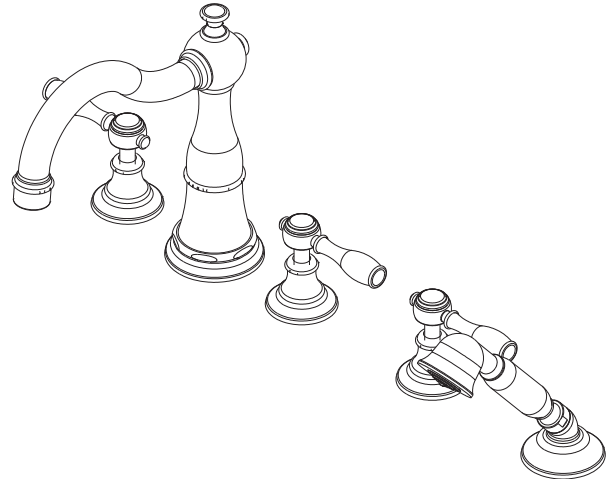

VICTORIA

Roman Tub with Handshower Deck Trim

3-1777

Features

- Solid brass construction
- ADA compliant traditional lever handles
- 6-5/16" (16.0 cm) spout height at outlet
- 8-3/8" (21.3 cm) spout reach (c-c)
- Intended for use with Newport Brass rough valve kit (Required Accessory) which incorporates the following:
  - Brass valve bodies and quick-connect spout fitting
  - Quarter-turn washerless ceramic disc 3/4" valve cartridges
  - Diverter valve and hoses as needed for handshower

Codes / Standards Compliance

Meets or exceeds the following at date of manufacture:

- ASME A112.18.1/CSA B125.1
- IAPMO/cUPC
- IPC
- ADA
- ICC/ANSI A117.1
- All applicable US Federal and State material regulations

Colors / Finishes

- 15: Polished Nickel
- 15A: Antique Nickel
- 26: Polished Chrome
- 10B: Oil Rubbed Bronze
- Other: Refer to the Newport Brass catalog for additional color/finish options.

Specified Model

Model	Description	Colors / Finishes
3-1777	Roman Tub with Handshower Deck Trim	☐ 15 ☐ 15A ☐ 26 ☐ 10B ☐ Other

Required Accessory:

Trim, above, and Rough Valve Kit, below, must both be specified.

Application	Roman Tub			Roman Tub with Handshower					
	Hot Valve	Cold Valve	Spout Quick-Connect Fitting	Hot Valve	Cold Valve	Spout Quick-Connect Fitting	Poly-Braided Hose	Handshower Diverter	H/S Flange Hardware
Inlet/Outlet Size	3/4"	3/4"	3/4"	3/4"	3/4"	3/4"	1/2"	3/4" / 1/2"	-
Part Number	☐ 1-586			☐ 1-587					
Image									

Product Specification:

Add "Color / Finish" suffix to Tub Deck Trim model number, below.

The Roman Tub with Handshower Deck Trim shall be made of solid brass construction. Roman Tub with Handshower Deck Trim shall incorporate ADA compliant traditional lever handles. Product shall incorporate a 6-5/16" (16.0 cm) spout height at outlet and a 8-3/8" (21.3 cm) spout reach (c-c). Rough valve kit shall incorporate brass valve bodies with quarter-turn washerless ceramic disc 3/4" valve cartridges, a quick-connect spout fitting and a diverter valve with hoses as needed for handshower. Roman Tub with Handshower Deck Trim shall be Newport Brass Model 3-1777/____ and Newport Brass rough valve kit shall be 1-587.