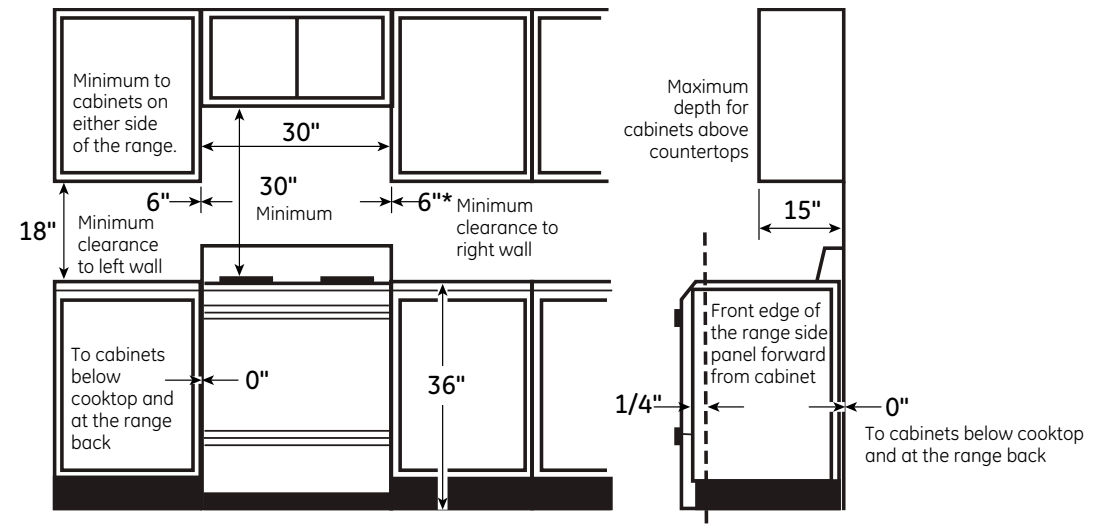

GAS PIPE AND ELECTRICAL OUTLET LOCATIONS

Recommended area for 120V outlet on rear wall and area for through-the-wall connection of pipe stub and shut-off valve.

Recommended area for through-the-floor connection of pipe stub and shut-off valve.