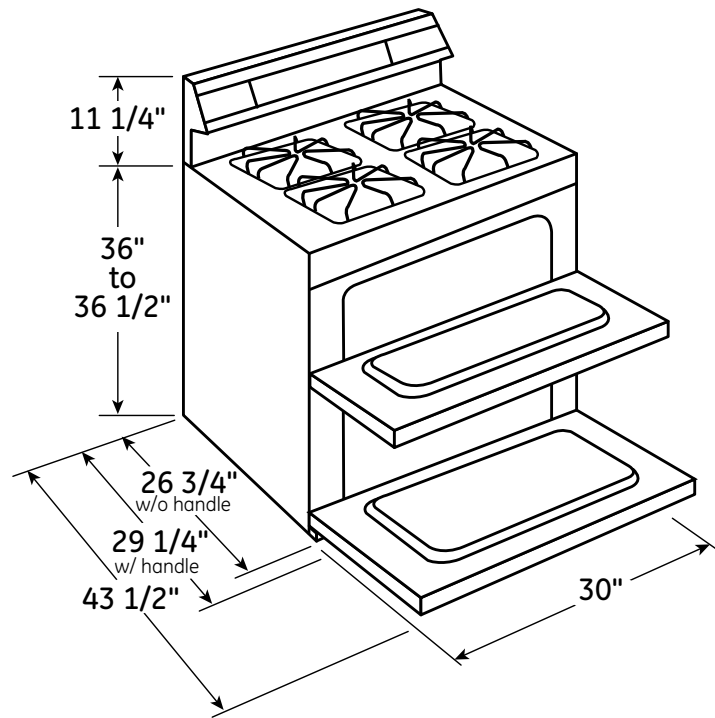

PGB960EEJ

GE Profile™ Series 30" Free-Standing Gas Double Oven Convection Range

DIMENSIONS AND INSTALLATION INFORMATION (IN INCHES)

ELECTRICAL RATING: 120V, 60Hz, 15A

INSTALLATION INFORMATION: Before installing, consult installation instructions packed with product for current dimensional data.