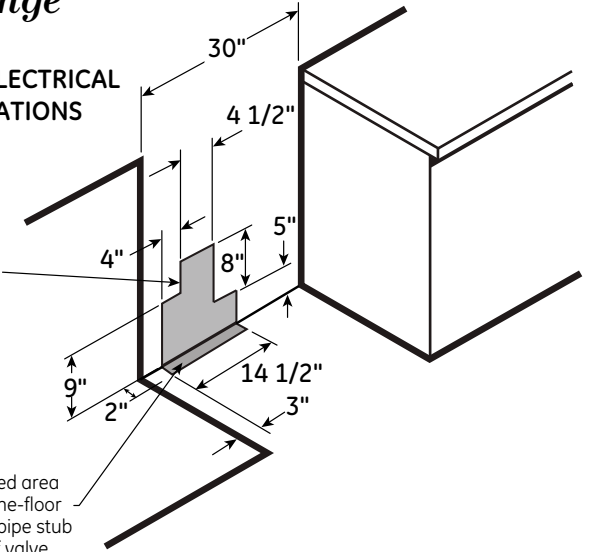

GAS PIPE AND ELECTRICAL OUTLET LOCATIONS

Recommended area for 120V outlet on rear wall and area for through-the-wall connection of pipe stub and shut-off valve.

Recommended area for through-the-floor connection of pipe stub and shut-off valve.