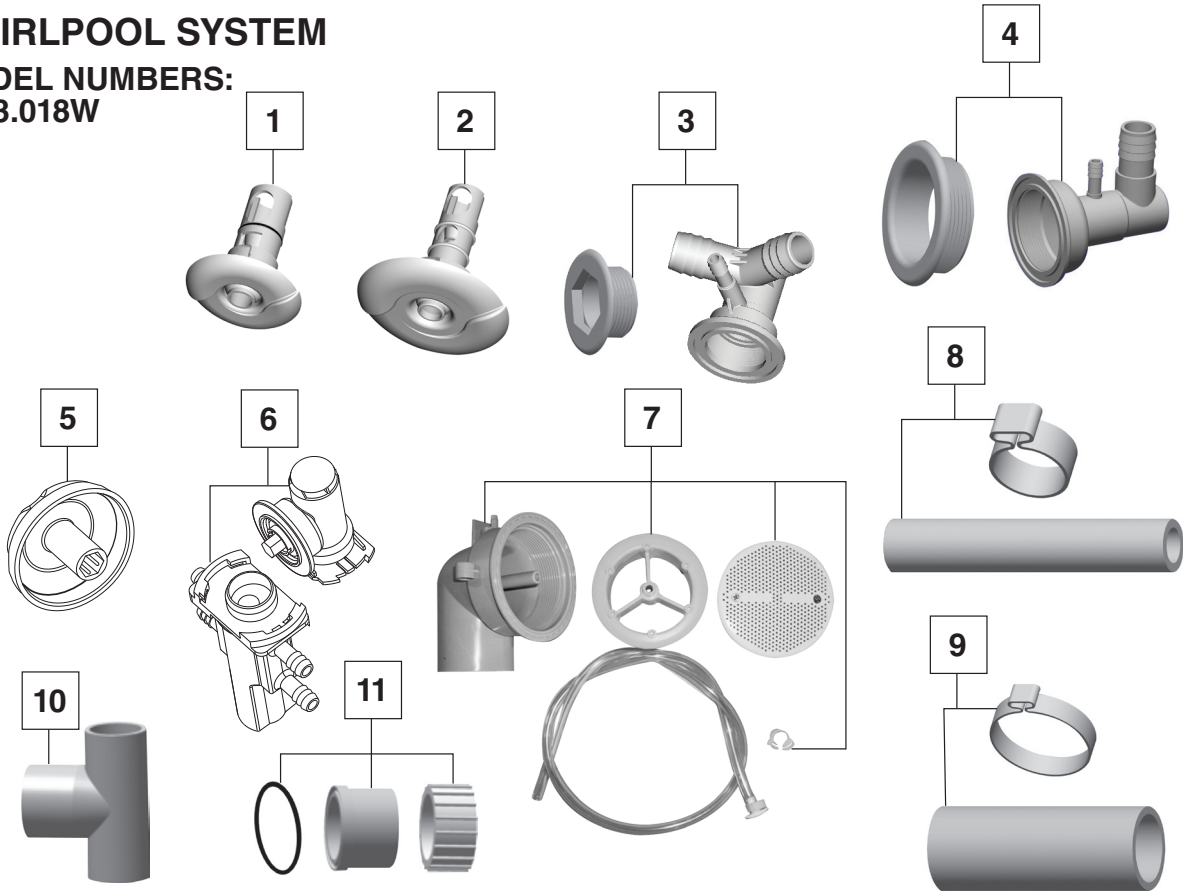

**CADET® 6' x 36"**  
**STANDARD**  
**WHIRLPOOL SYSTEM**

**MODEL NUMBERS:**  
**2773.018W**

NO.	DESCRIPTION	PART #	AVAILABLE COLOR	QTY
1	Luxury Jet Cover & Nozzle Assembly — Small	754468-201.XXX0A	011, 020, 021, 222	1
2	Luxury Jet Cover & Nozzle Assembly — Large	754477-201.XXX0A	011, 020, 021, 222	1
3	Kit: Clean Small Jet Body & Threaded Escutcheon, Standard PVC	755009-101.0070A	N/A	1
4	Kit: Clean Large Jet Body & Threaded Escutcheon, Standard PVC	755010-101.0070A	N/A	1
5	Submersible Air Volume Control Cap	753665-201.XXX0A	011, 020, 021, 178, 222	1
6	Kit: Submersible Air Control, Manifold & Escutcheon, Standard PVC	755012-101.0070A	N/A	1
7	Kit: NuWhirl Suction Fitting, Elbow, Body, Tubing Assembly & Clamp	755017-101.XXX0A	011, 020, 021, 178, 222	1
8	Kit: 3/8" Hose Kit, Standard PVC with couplings (not shown)	755026-101.0070A	N/A	2 FT
9	Kit: 1" Hose Kit, Standard PVC with couplings (not shown)	755027-101.0070A	N/A	2 FT
10	Discharge Tee Standard PVC	047438-0070A	N/A	1
11	Pump Suction/Discharge Coup Standard PVC	047186-0070A	N/A	1

**Available Colors:** 011 - Artic White, 020 - White, 021 - Bone, 178 - Black, 222 - Linen

**CADET® 6' x 36"**  
**STANDARD**  
**WHIRLPOOL SYSTEM**

**MODEL NUMBERS:**  
**2773.018W**

NO.	DESCRIPTION	PART #	AVAILABLE COLOR	QTY
1	Air Actuator Tubing - 3FT.	047602-0070A		1
2	Air Actuator	752439-XXX0A	011, 020, 021, 222	1
3	WOW pump – 2.1 HPR	753922-0070A		1

**Available Colors:** 011 - Artic White, 020 - White, 021 - Bone, 222 - Linen