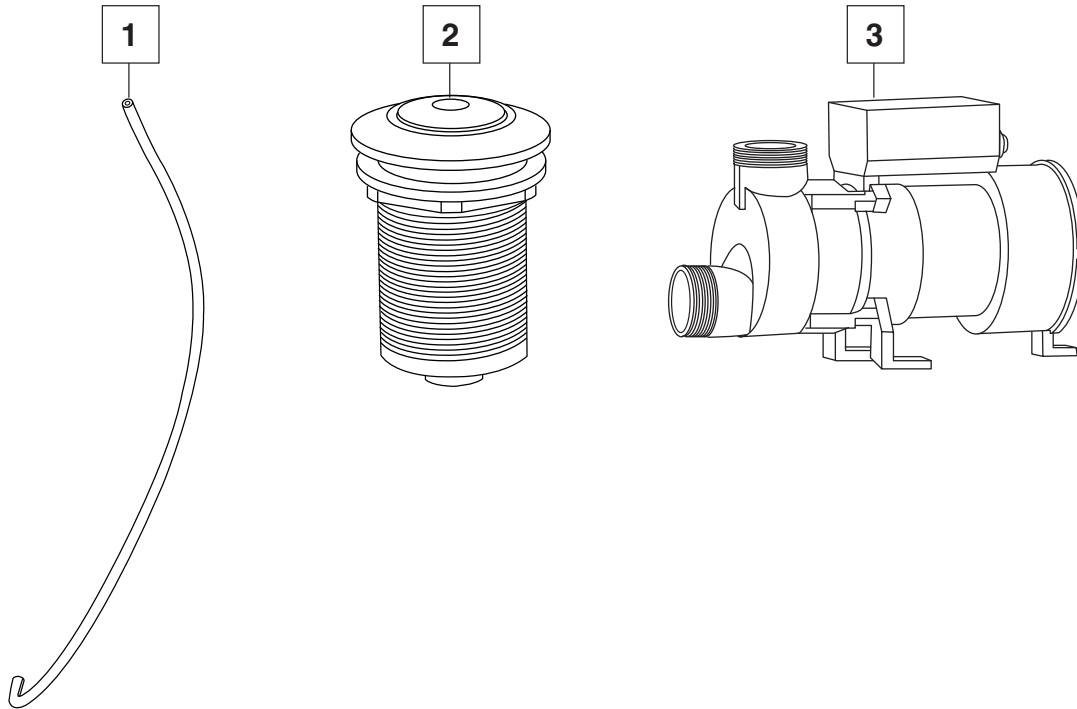

**CADET® 6' x 36"**  
**STANDARD**  
**WHIRLPOOL SYSTEM**

**MODEL NUMBERS:**  
**2773.018W**

NO.	DESCRIPTION	PART #	AVAILABLE COLOR	QTY
1	Luxury Jet Cover & Nozzle Assembly — Small	754468-201.XXX0A	011, 020, 021, 222	1
2	Luxury Jet Cover & Nozzle Assembly — Large	754477-201.XXX0A	011, 020, 021, 222	1
3	Kit: Clean Small Jet Body & Threaded Escutcheon, Standard PVC	755009-101.0070A	N/A	1
4	Kit: Clean Large Jet Body & Threaded Escutcheon, Standard PVC	755010-101.0070A	N/A	1
5	Submersible Air Volume Control Cap	753665-201.XXX0A	011, 020, 021, 178, 222	1
6	Kit: Submersible Air Control, Manifold & Escutcheon, Standard PVC	755012-101.0070A	N/A	1
7	Kit: NuWhirl Suction Fitting, Elbow, Body, Tubing Assembly & Clamp	755017-101.XXX0A	011, 020, 021, 178, 222	1
8	Kit: 3/8" Hose Kit, Standard PVC with couplings (not shown)	755026-101.0070A	N/A	2 FT
9	Kit: 1" Hose Kit, Standard PVC with couplings (not shown)	755027-101.0070A	N/A	2 FT
10	Discharge Tee Standard PVC	047438-0070A	N/A	1
11	Pump Suction/Discharge Coup Standard PVC	047186-0070A	N/A	1

**Available Colors:** 011 - Artic White, 020 - White, 021 - Bone, 178 - Black, 222 - Linen

**CADET® 6' x 36"**  
**STANDARD**  
**WHIRLPOOL SYSTEM**

**MODEL NUMBERS:**  
**2773.018W**

NO.	DESCRIPTION	PART #	AVAILABLE COLOR	QTY
1	Air Actuator Tubing - 3FT.	047602-0070A		1
2	Air Actuator	752439-XXX0A	011, 020, 021, 222	1
3	WOW pump – 2.1 HPR	753922-0070A		1