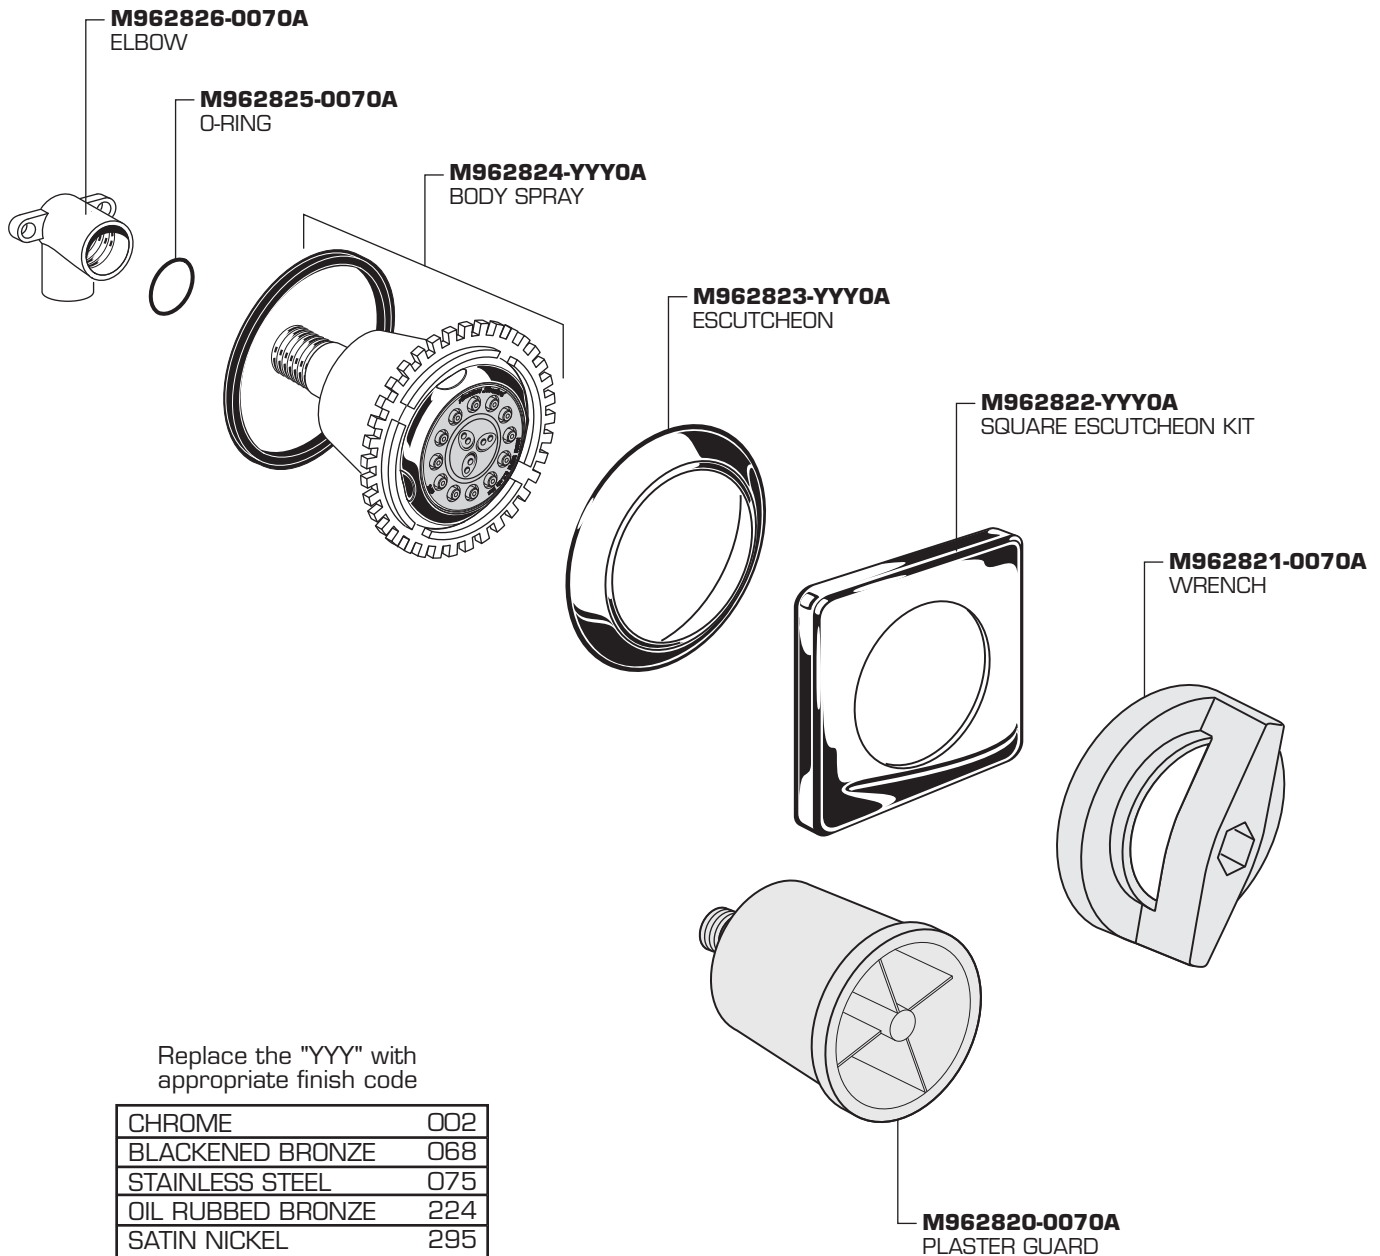

**LUXURY SHOWER  
EXTENDER BODY SPRAYS**

MODEL NUMBERS

**1660.130  
1660.140**

**HOT LINE FOR HELP**

For toll-free information and answers to your questions, call:  
1-800-442-1902  
Weekdays 8:00 a.m. to 6:00 p.m. EST  
IN CANADA 1-800-387-0369 (TORONTO 1-905-306-1093)  
Weekdays 8:00 a.m. to 7:00 p.m. EST  
IN MEXICO 01-800-839-1200