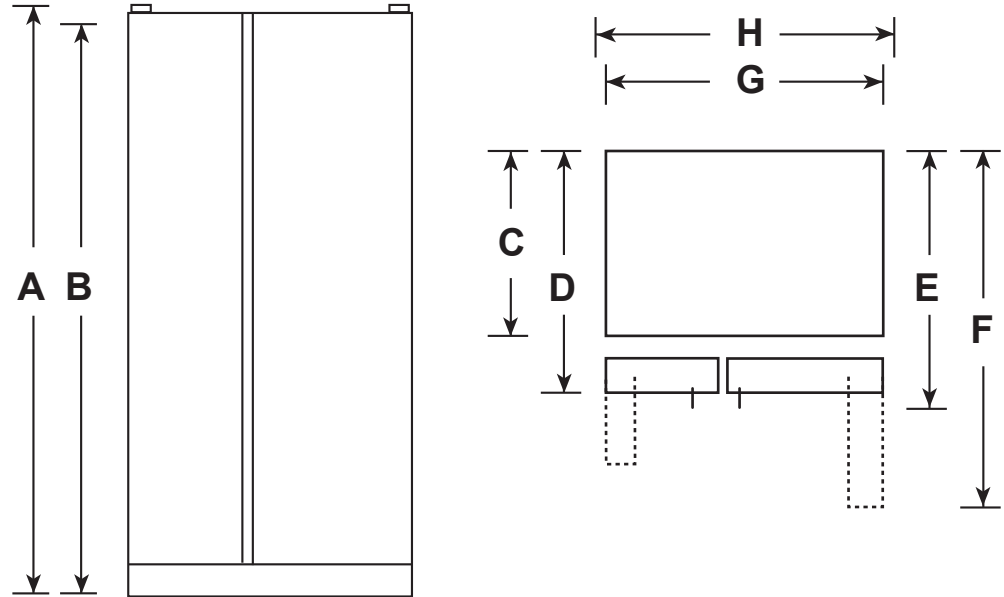

GSE23GGK

GE Appliances ENERGY STAR® 23.2 Cu. Ft. Side-By-Side Refrigerator with Dispenser

DIMENSIONS AND INSTALLATION INFORMATION (IN INCHES)

| | | |
|--------------------|--|---------------|
| OVERALL DIMENSIONS | Height to top of hinge (in.) A | 69-1/2 |
| | Height to top of case (in.) B | 69 |
| | Case depth without door (in.) C | 28-1/2 |
| | Case depth less door handle (in.) D | 32-3/4 |
| | Case depth with door handle (in.) E | 35-1/4 |
| | Depth with fresh food door open 90° (in.) F | 50-1/2 |
| | Width (in.) G | 32-3/4 |
| | Width with door open 90° with door handle (in.) H | 38-1/4 |
| AIR CLEARANCES | Each side (in.) | 1/8 |
| | Top (in.) | 1 |
| | Back (in.) | 2 |

If installed against a wall, allow clearance of 14-3/16" on freezer side to remove bin.

Clearance required to remove fresh food full-size pan without disassembling is 18-15/16".

Allow additional space for any necessary leveling adjustments.