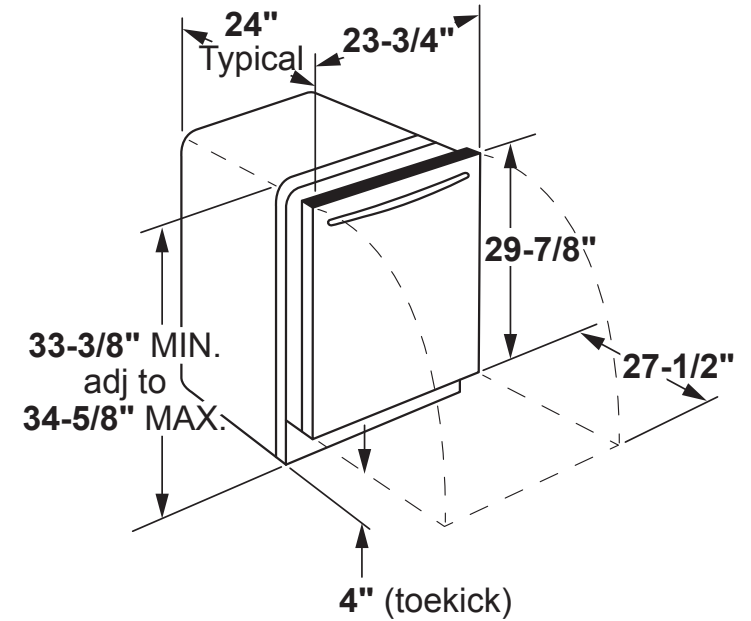

GDT545PGJ/PSJ

GE Appliances Dishwasher with Hidden Controls

DIMENSIONS AND INSTALLATION INFORMATION (IN INCHES)

ELECTRICAL RATING

Voltage AC.....	120
Hertz.....	60
Total connected load amperage.....	7.1
Calrod® heater watts max.....	415/800

For use on adequately wired 120-volt, 15-amp circuit having 2-wire service with a separate ground wire. This appliance must be grounded for safe operation.

INSTALLATION INFORMATION: Before installing, consult installation instructions packed with product for current dimensional data.