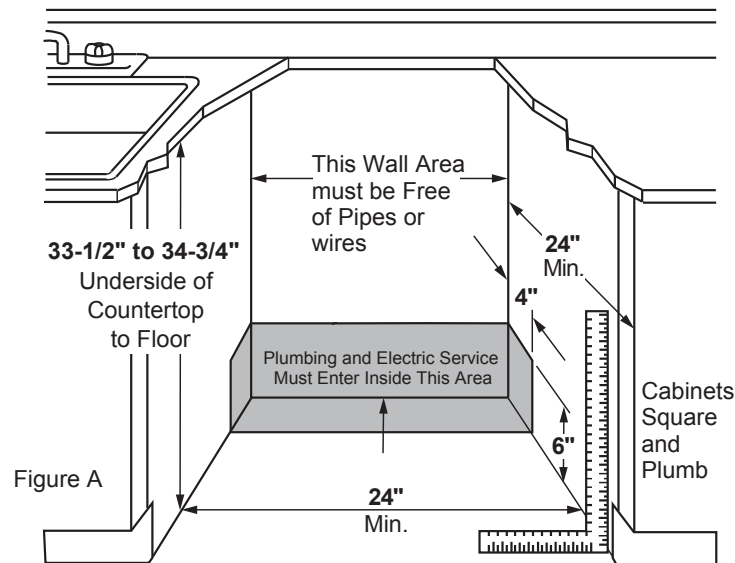

GDT545PGJ/PSJ

GE Appliances Dishwasher with Hidden Controls

DIMENSIONS AND INSTALLATION INFORMATION (IN INCHES)

ELECTRICAL RATING

Voltage AC.....	120
Hertz.....	60
Total connected load amperage.....	7.1
Calrod® heater watts max.....	415/800

For use on adequately wired 120-volt, 15-amp circuit having 2-wire service with a separate ground wire. This appliance must be grounded for safe operation.

INSTALLATION INFORMATION: Before installing, consult installation instructions packed with product for current dimensional data.