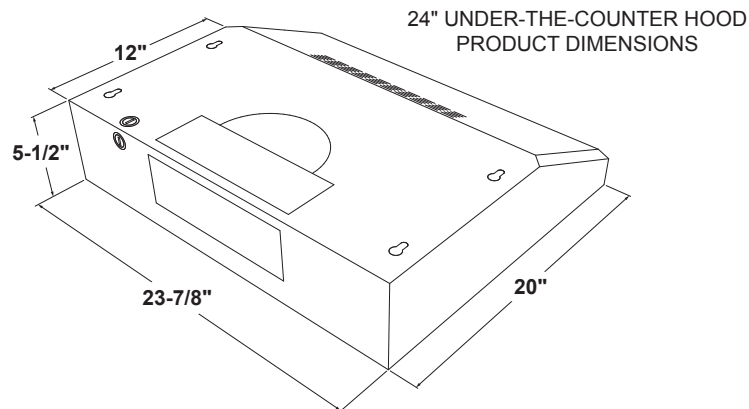

JVX3240DJ

GE Appliances 24" Under The Cabinet Hood

DIMENSIONS AND INSTALLATION INFORMATION (IN INCHES)

WB02X11537 replacement grease filter and JXCF53 replacement charcoal filter are available for additional cost. Call toll-free 800.626.2000.

Installation Information: Before installing, consult installation instructions, packed with product, for current dimensional data.

Additional accessories:
JXDA22 optional damper

AMP RATING	
120V	2.5

Exhaust outlet connects to 3-1/4" x 10" rectangular duct. Vent top or rear. Includes rectangular damper.

For answers to your Monogram, GE Café™ Series, GE Profile™ Series or GE Appliances product questions, visit our website at geappliances.com or call GE Answer Center® Service, 800.626.2000.

Listed by
Underwriters
Laboratories

Specification Revised 10/16