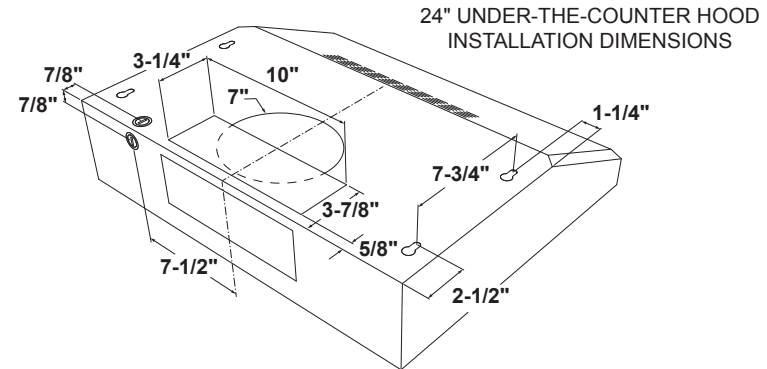

JVX3240DJ

GE Appliances 24" Under The Cabinet Hood

DIMENSIONS AND INSTALLATION INFORMATION (IN INCHES)

WB02X11537 replacement grease filter and JXCF53 replacement charcoal filter are available for additional cost. Call toll-free 800.626.2000.

Installation Information: Before installing, consult installation instructions, packed with product, for current dimensional data.

Additional accessories:
JXDA22 optional damper

AMP RATING	
120V	2.5

Exhaust outlet connects to 3-1/4" x 10" rectangular duct. Vent top or rear. Includes rectangular damper.

For answers to your Monogram, GE Café™ Series, GE Profile™ Series or GE Appliances product questions, visit our website at geappliances.com or call GE Answer Center® Service, 800.626.2000.

Listed by
Underwriters
Laboratories

Specification Revised 10/16