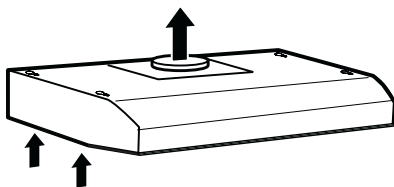

36" Undercabinet Hood

300 Series – Stainless Steel DUH36152UC

BOSCH
Invented for life

Installation Details

Dimensions in inches

Vertical discharge:

Use a rectangular duct 3 1/4" x 10".....

....or use a round 7" duct