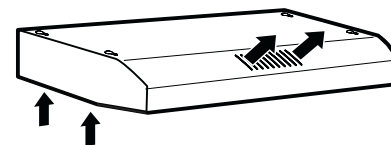

Recirculating (non vented ductless)

For help and assistance with Bosch accessories please visit: www.bosch-eshop.com/eshop/bosch/us or call 1-800-944-2904 Mon-Fri 5am to 6pm PST Sat 6am to 3pm PST

Notes: All height, width and depth dimensions are shown in inches. BSH reserves the absolute and unrestricted right to change product materials and specifications, at any time, without notice. Consult the product's installation instructions for final dimensional data and other details prior to making cutout. Applicable product warranty can be found in accompanying product literature or you may contact your account manager for further details.

Warranties: Bosch warrants that the Product is free from defects in materials and workmanship for a period of three hundred and sixty-five (365) days from the date of purchase. The foregoing timeline begins to run upon the date of purchase, and shall not be stalled, tolled, extended, or suspended, for any reason whatsoever. This Product is also warranted to be free from cosmetic defects in material and workmanship (such as scratches of stainless steel, paint/porcelain blemishes, chip, dents, or other damage) to the finish of the Product, for a period of thirty (30) days from the date of purchase or closing date for new construction. This cosmetic warranty excludes slight color variations due to inherent differences in painted and porcelain parts, as well as differences caused by kitchen lighting, product location, or other similar factors. This cosmetic warranty specifically excludes any display, floor, "As Is", or "B" stock appliances.

For more information on our entire line of products, go to www.bosch-home.com/us or call 1-800-944-2904

© BSH Home Appliances Corporation. All rights reserved. Bosch is a registered trademark of Robert Bosch GmbH.