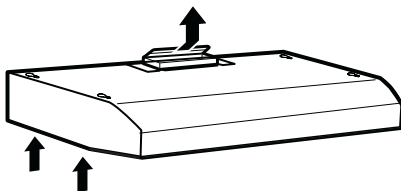

36" Undercabinet Hood

300 Series – Stainless Steel DUH36152UC

BOSCH
Invented for life

Installation Details

Dimensions in inches

Vertical discharge:

Use a rectangular duct 3 1/4" x 10".....

....or use a round 7" duct