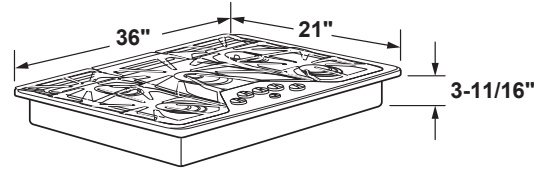

JGP5036DL/SL

GE® 36" Built-In Gas Cooktop

DIMENSIONS AND INSTALLATION INFORMATION

AGA REQUIREMENT: All gas cooktop models require 7/16" free area below cooktop height to combustible material. Requires 18" minimum from countertop to adjacent overhead cabinets.

NOTE: If installing with a GE Profile™ Telescopic Downdraft System, consult both cooktop and downdraft installation instructions packed with product before installing. Cooktop gas/electric supply may need to be re-routed to install downdraft.

ELECTRICAL RATING: 120V, 60Hz, 5A

INSTALLATION WITH SINGLE WALL OVEN INFORMATION:

30" Gas Cooktops are approved for use over select GE 27" and 30" Wall Ovens and Warming Drawers. 30" and 36" Gas cooktops are approved for use over select 30" Wall Ovens and Warming Drawers. Refer to cooktop and wall oven/warming drawer installation instructions packed with product for current dimensional data.

INSTALLATION INFORMATION: Before installing, consult installation instructions, packed with product, for current dimensional data.

Gas Connection