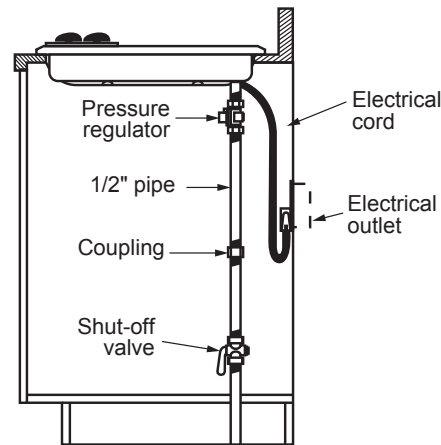

NOTE: If installing with a GE Profile™ Telescopic Downdraft System, consult both cooktop and downdraft installation instructions packed with product before installing. Cooktop gas/electric supply may need to be re-routed to install downdraft.

ELECTRICAL RATING: 120V, 60Hz, 5A

INSTALLATION WITH SINGLE WALL OVEN INFORMATION:

30" Gas Cooktops are approved for use over select GE 27" and 30" Wall Ovens and Warming Drawers. 30" and 36" Gas cooktops are approved for use over select 30" Wall Ovens and Warming Drawers. Refer to cooktop and wall oven/warming drawer installation instructions packed with product for current dimensional data.

INSTALLATION INFORMATION: Before installing, consult installation instructions, packed with product, for current dimensional data.

Gas Connection

Dimension and installation information are shown in inches.
*Allow 5-3/4" depth at rear for electrical and gas connections