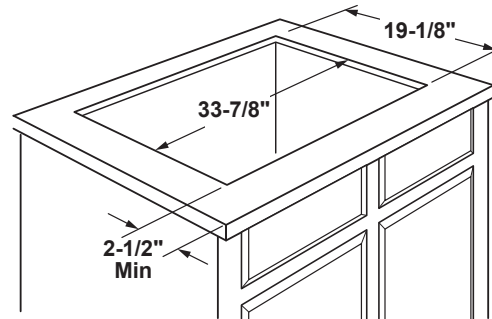

JGP5036DL/SL

GE® 36" Built-In Gas Cooktop

DIMENSIONS AND INSTALLATION INFORMATION

AGA REQUIREMENT: All gas cooktop models require 7/16" free area below cooktop height to combustible material. Requires 18" minimum from countertop to adjacent overhead cabinets.

NOTE: If installing with a GE Profile™ Telescopic Downdraft System, consult both cooktop and downdraft installation instructions packed with product before installing. Cooktop gas/electric supply may need to be re-routed to install downdraft.

ELECTRICAL RATING: 120V, 60Hz, 5A

INSTALLATION WITH SINGLE WALL OVEN INFORMATION:

30" Gas Cooktops are approved for use over select GE 27" and 30" Wall Ovens and Warming Drawers. 30" and 36" Gas cooktops are approved for use over select 30" Wall Ovens and Warming Drawers. Refer to cooktop and wall oven/warming drawer installation instructions packed with product for current dimensional data.

INSTALLATION INFORMATION: Before installing, consult installation instructions, packed with product, for current dimensional data.

Gas Connection