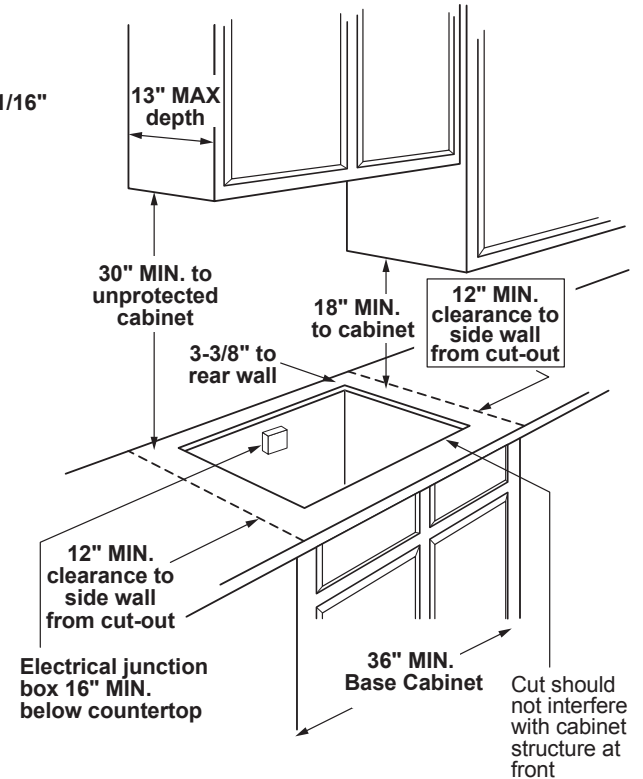

NOTE: If installing with a GE Profile™ Telescopic Downdraft System, consult both cooktop and downdraft installation instructions packed with product before installing. Cooktop gas/electric supply may need to be re-routed to install downdraft.

ELECTRICAL RATING: 120V, 60Hz, 5A

INSTALLATION WITH SINGLE WALL OVEN INFORMATION:

30" Gas Cooktops are approved for use over select GE 27" and 30" Wall Ovens and Warming Drawers. 30" and 36" Gas cooktops are approved for use over select 30" Wall Ovens and Warming Drawers. Refer to cooktop and wall oven/warming drawer installation instructions packed with product for current dimensional data.

INSTALLATION INFORMATION: Before installing, consult installation instructions, packed with product, for current dimensional data.

Gas Connection

Dimension and installation information are shown in inches.
*Allow 5-3/4" depth at rear for electrical and gas connections