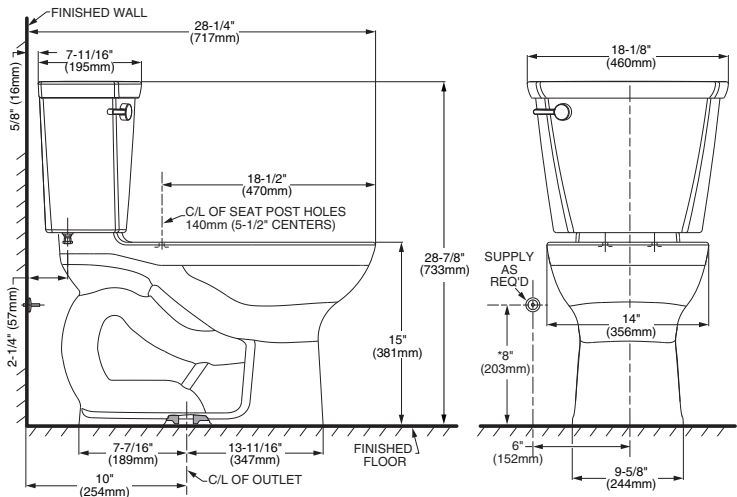

CADET® PRO™ ELONGATED TOILET
10" ROUGH-IN

❑ 215CB.004

- Features the **Cadet® Flushing System**
- Vitreous china
- Low consumption (6.0 Lpf/1.6 gpf) toilet
- Trade exclusive tank
- PowerWash® rim scrubs bowl with each flush
- Robust metal trip lever & metal shank fill valve
- Includes EZ-Install Tools w/color match bowl caps
- EverClean® surface included
- 3" flush valve
- Fully-glazed 2-1/8" trapway
- 10" (254mm) rough-in
- Generous 9" x 8" water surface area
- Chrome finish trip lever is supplied
- 1,000g MaP Score** at 1.6 gpf
- 5 year warranty

❑ 3517C.101 Elongated Bowl

❑ 4188B.004 Tank

Nominal Dimensions:

717 x 460 x 733mm (28-1/4" x 18-1/8" x 28-7/8")

Fixture only, seat and supply sold separately

Alternative Tank Configuration Available:

- ❑ 4188B.005 Tank complete with trip lever located on right side

NOTES:

THIS TOILET IS DESIGNED TO ROUGH-IN AT A MINIMUM DIMENSION OF 254MM (10") FROM FINISHED WALL TO C/L OF OUTLET. SUPPLY NOT INCLUDED WITH FIXTURE AND MUST BE ORDERED SEPARATELY. * DIMENSION SHOWN FOR LOCATION OF SUPPLY IS SUGGESTED.

IMPORTANT: Dimensions of fixtures are nominal and may vary within the range of tolerances established by ANSI Standard A112.19.2. These measurements are subject to change or cancellation. No responsibility is assumed for use of superseded or voided pages.