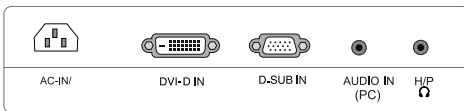

# 5:4 IPS Monitor LED Back-lit

▶ 19MB35P-I

▶ 19MB35PM-I

19" class (18.9" diagonal)

Rear Jack Panel

19MB35P-I

19MB35PM-I

PANEL	MODEL	19MB35P-I	19MB35PM-I
	Panel Size	19" class (18.9" diagonal)	
	Panel Type	IPS	
	Color Gamut (CIE1976)	72%	
	Color Depth (Number of Colors)	16.7M colors	
	Pixel Pitch (mm)	0.293(H) x 0.293(V)	
	Aspect Ratio	5:4	
	Native Resolution	1280 x 1024	
	Brightness	250 cd/m <sup>2</sup>	
	Contrast Ratio (Typ.)	1,000:1	
	Dynamic CR (DCR)	5,000,000:1	
	Response Time	5ms (G to G)	
	Viewing Angle	178°/178°	
	Surface Treatment	Hard Coating (3H), Anti-glare	
SIGNAL (INPUT)	D-Sub	Yes	
	DVI-D	Yes	
AUDIO (INPUT)	PC Audio In	No	Yes
	Headphone	No	Yes
SPEAKER	Type	No	2ch Stereo
	Audio Output (Watt)	No	1W x 2