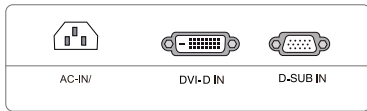

# 5:4 IPS Monitor LED Back-lit

▶ 19MB35P-I

▶ 19MB35PM-I

19" class (18.9" diagonal)

Rear Jack Panel

19MB35P-I

19MB35PM-I

PANEL	MODEL	19MB35P-I	19MB35PM-I
	Panel Size	19" class (18.9" diagonal)	
	Panel Type	IPS	
	Color Gamut (CIE1976)	72%	
	Color Depth (Number of Colors)	16.7M colors	
	Pixel Pitch (mm)	0.293(H) x 0.293(V)	
	Aspect Ratio	5:4	
	Native Resolution	1280 x 1024	
	Brightness	250 cd/m <sup>2</sup>	
	Contrast Ratio (Typ.)	1,000:1	
	Dynamic CR (DCR)	5,000,000:1	
	Response Time	5ms (G to G)	
	Viewing Angle	178°/178°	
	Surface Treatment	Hard Coating (3H), Anti-glare	
SIGNAL (INPUT)	D-Sub	Yes	
	DVI-D	Yes	
AUDIO (INPUT)	PC Audio In	No	Yes
	Headphone	No	Yes
SPEAKER	Type	No	2ch Stereo
	Audio Output (Watt)	No	1W x 2