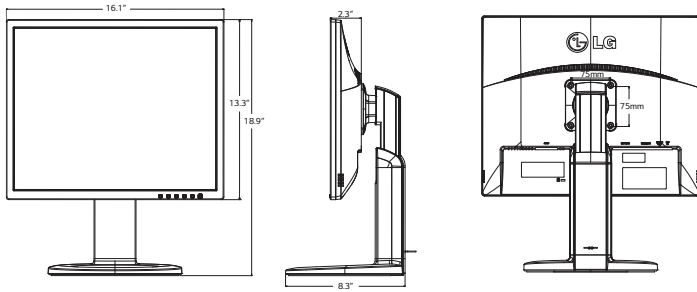

### Specifications

Native Display Resolution 1280 x 1024

High Brightness 250 cd/m<sup>2</sup>

Contrast Ratio 1,000: 1, 5,000,000:1 (DCR)

5MS Response Time

Built-in Speakers (19MB35PM Only)

Tilt, Swivel, Pivot, Height Adjustable, Base Detachable Stand

# 5:4 IPS Monitor LED Back-lit

▶ 19MB35P-I

▶ 19MB35PM-I

19" class (18.9" diagonal)

Rear Jack Panel

19MB35P-I

19MB35PM-I

PANEL	MODEL	19MB35P-I	19MB35PM-I
	Panel Size	19" class (18.9" diagonal)	
	Panel Type	IPS	
	Color Gamut (CIE1976)	72%	
	Color Depth (Number of Colors)	16.7M colors	
	Pixel Pitch (mm)	0.293(H) x 0.293(V)	
	Aspect Ratio	5:4	
	Native Resolution	1280 x 1024	
	Brightness	250 cd/m <sup>2</sup>	
	Contrast Ratio (Typ.)	1,000:1	
	Dynamic CR (DCR)	5,000,000:1	
	Response Time	5ms (G to G)	
	Viewing Angle	178°/178°	
	Surface Treatment	Hard Coating (3H), Anti-glare	
SIGNAL (INPUT)	D-Sub	Yes	
	DVI-D	Yes	
AUDIO (INPUT)	PC Audio In	No	Yes
	Headphone	No	Yes
SPEAKER	Type	No	2ch Stereo
	Audio Output (Watt)	No	1W x 2