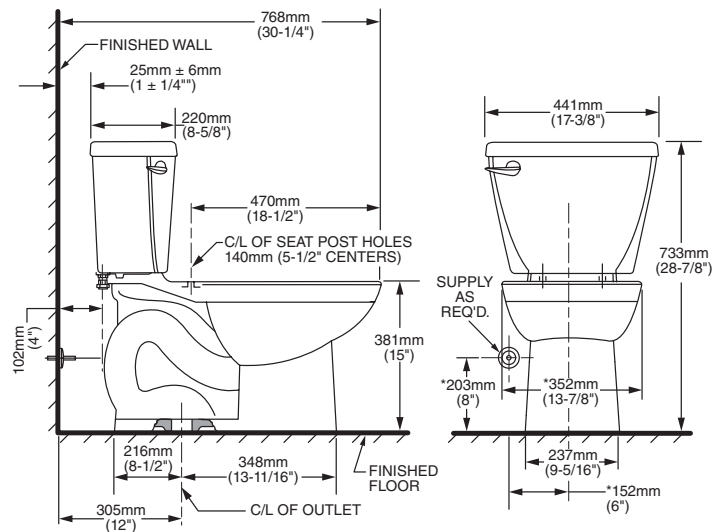

CADET® 3 ELONGATED TOILET

270CA.001

- Features the **Cadet® Flushing System**
- Vitreous china
- Low consumption (6.0 Lpf/1.6 gpf) toilet
- PowerWash® rim scrubs bowl with each flush
- Includes color match bowl caps
- EverClean® surface included
- 3" flush valve
- 2-1/8" trapway
- 12" (305mm) rough-in
- Generous 9" x 8" water surface area
- Chrome finish trip lever is supplied
- 1,000g MaP Score** at 1.6 gpf
- 5 year warranty

3717C.001 Elongated Bowl

4021.001N Tank

Nominal Dimensions:

768 x 441 x 733mm (30-1/4" x 17-3/8" x 28-7/8")

Fixture only, seat and supply sold separately

Compliance Certifications -

Meets or Exceeds the Following Specifications:

- ASME A112.19.2-2008/CSA B45.1-08 for Vitreous China Fixtures

NOTES:

THIS TOILET IS DESIGNED TO ROUGH-IN AT A MINIMUM DIMENSION OF 305MM (12") FROM FINISHED WALL TO C/L OF OUTLET.

SUPPLY NOT INCLUDED WITH FIXTURE AND MUST BE ORDERED SEPARATELY.

* DIMENSION SHOWN FOR LOCATION OF SUPPLY IS SUGGESTED.

IMPORTANT: Dimensions of fixtures are nominal and may vary within the range of tolerances established by ANSI Standard A112.19.2.

These measurements are subject to change or cancellation. No responsibility is assumed for use of superseded or voided pages.