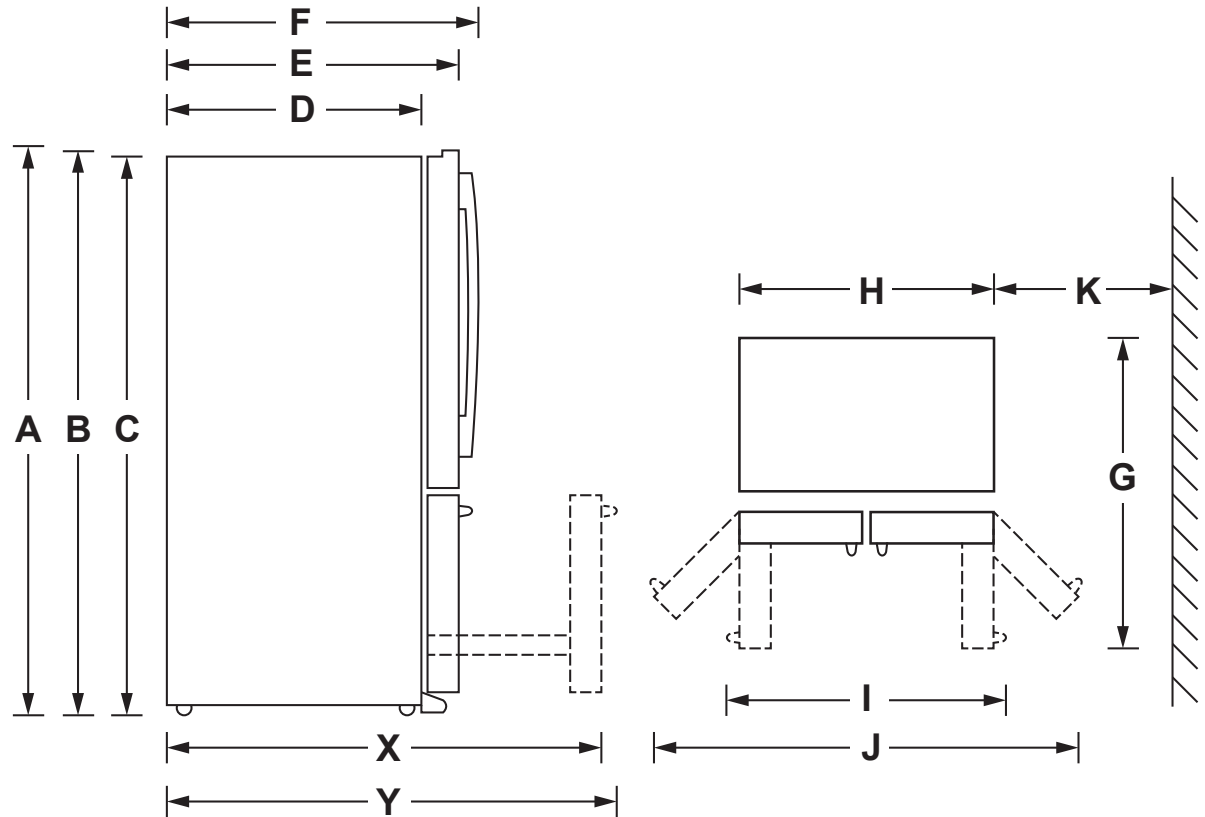

# GFD28GBL/GEL/GML/GSL

GE® 27.8 Cu. Ft. French-Door Refrigerator with Door In Door

## DIMENSIONS AND INSTALLATION INFORMATION (IN INCHES)

Height to top of door (in.) <b>A</b>	70-1/2
Height to top of hinge (in.) <b>B</b>	69-7/8
Height to top of case (in.) <b>C</b>	69
Case depth without door (in.) <b>D</b>	29-3/8
Case depth less door handle (in.) <b>E</b>	34-3/4
Case depth with door handle (in.) <b>F</b>	36-1/4
Depth with fresh food door open 90° (in.) <b>G</b>	48-3/8
Width (in.) <b>H</b>	35-3/4
Width with door open 90° with door handle (in.) <b>I</b>	44-5/8
Width with doors open fully (in.) <b>J</b>	68-1/4
Min distance between side of case and wall, in either direction, to allow doors to open fully (in.) <b>K</b>	16-3/8
Depth with FZ door completely open (w/o handle) (in.) <b>X</b>	51-7/8
Depth with FZ door completely open (w/ handle) (in.) <b>Y</b>	53-3/8