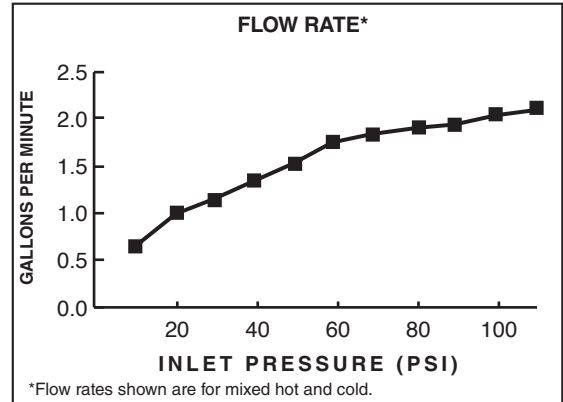

CODES AND STANDARDS

These products meet or exceed the following codes and standards:

**ASME A112.18.1
CSA B125.1**

Product Number	Description	Finishes		
		Polished Chrome	Legacy Bronze	Brushed Nickel
		002	278	295
1660.605	Fluent® Showerhead Only			

Showerhead Accessories	
Product Number	Description
1660.240	Standard Shower Arm and Flange
1660.241	Modern Shower Arm and Flange