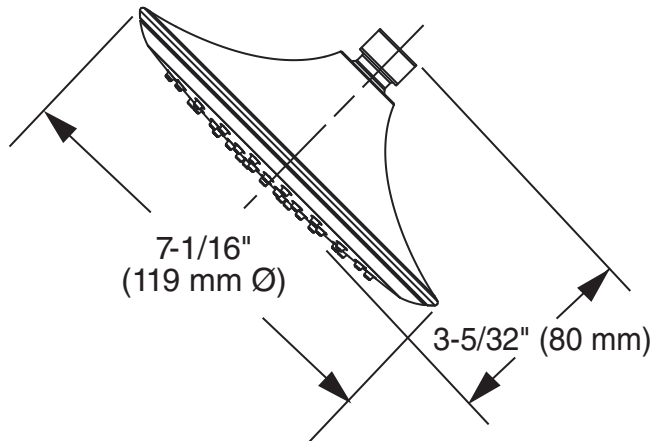

MODEL NUMBER:

□ 1660.605 Fluent Showerhead Only

GENERAL DESCRIPTION:

Single function showerhead. Full spray pattern. Brass ball joint. Easy clean spray nozzles. 1.8 gpm/6.8 L/min. maximum flow rate.

PRODUCT FEATURES:

Single Function: Showerhead provides drenching spray for full coverage of the user.

Easy Clean Spray Nozzles: Easily clean lime and calcium build up. Nozzles will not clog.

EPA
WATERSENSE®
CERTIFIED

SUGGESTED SPECIFICATION

Showerhead shall have 1 spray pattern and brass ball joint. Fitting shall be American Standard Model # 1660.605.....

CODES AND STANDARDS

These products meet or exceed the following codes and standards:

**ASME A112.18.1
CSA B125.1**