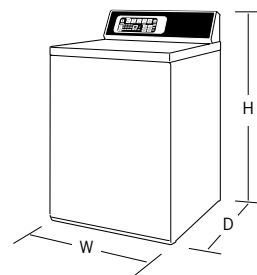

TOP LOAD WASHERS

TR3

TR5

TR7

Product Code	TR3000WN	TR5000WN	TR7000WN
Available Colors	White	White	White
Capacity – Cu. Ft.	3.2	3.2	3.2
Stainless Steel Washtub	•	•	•
Porcelain Outer Tub	•	•	•
Preset Cycles	4	6	8
Variable Speed 1 H.P. Motor	•	•	•
Automatic Balancing System	•	•	•
Agitator	•	•	•
Metal Cabinet With Tuff Guard Coated Top	•	•	•
Prewash			•
Load Size Selections	4	4	4
Temperature Selections	3	4	4
Soil Level Selections			4
Time Remaining Display			•
End-of-Cycle Signal			•
Favorite Cycles			•
Speed Cycle			•
Delay Start			•
Warranty	3-Year Parts & Labor	5-Year Parts & Labor	7-Year Parts & Labor
Model No.	AWN43RSN115TW01	AWN63RSN115TW01	AWN9RSN115TW01

DIMENSIONS	W-Width	H-Height	D-Depth	Height with Lid Open
TR3000WN	25-5/8"	42-3/4"	28"	53"
TR5000WN	25-5/8"	42-3/4"	28"	53"
TR7000WN	25-5/8"	42-3/4"	28"	53"

Optional Accessories

Drain Extension Kit – Part No. 451P3