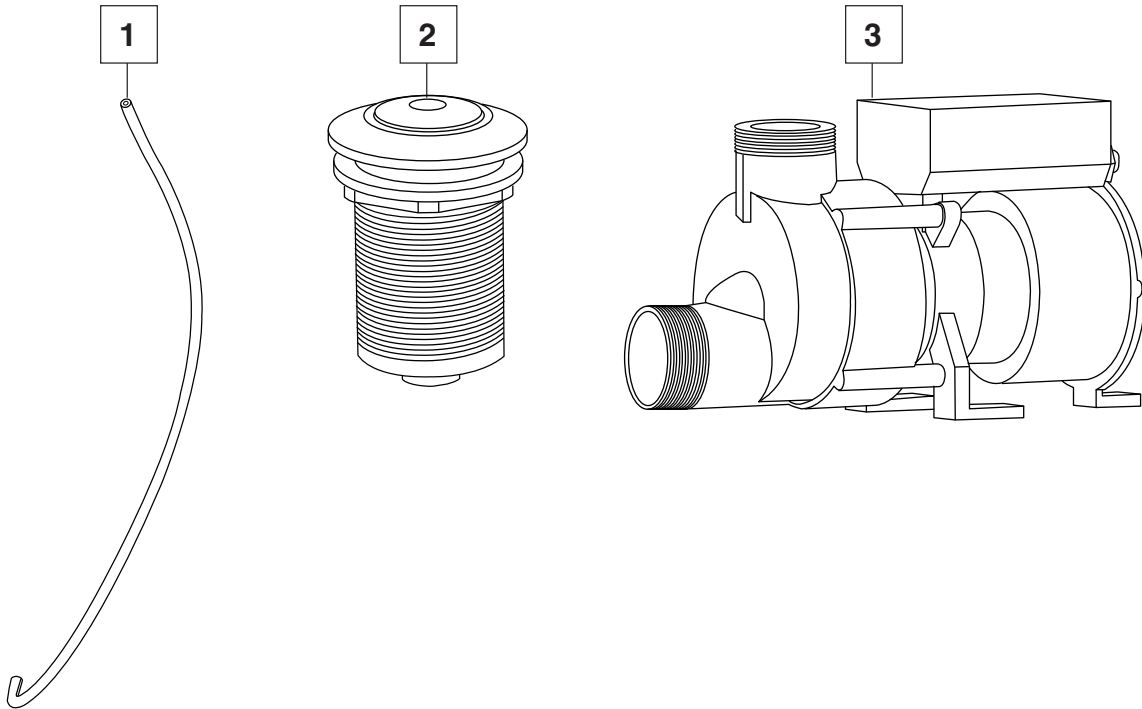

CADET® 5' x 32"
STANDARD WHIRLPOOL

MODEL NUMBERS:
2770.018W

| NO. | DESCRIPTION | PART # | AVAILABLE COLOR | QTY |
|-----|--|------------------|-------------------------|------|
| 1 | Luxury Jet Cover & Nozzle Assembly — Small | 754468-201.XXX0A | 011, 020, 021, 222 | 1 |
| 2 | Luxury Jet Cover & Nozzle Assembly — Large | 754477-201.XXX0A | 011, 020, 021, 222 | 1 |
| 3 | Kit: Clean Small Jet Body & Threaded Escutcheon, Standard PVC | 755009-101.0070A | N/A | 1 |
| 4 | Kit: Clean Large Jet Body & Threaded Escutcheon, Standard PVC | 755010-101.0070A | N/A | 1 |
| 5 | Submersible Air Volume Control Cap | 753665-201.XXX0A | 011, 020, 021, 178, 222 | 1 |
| 6 | Kit: Submersible Air Control, Manifold & Escutcheon, Standard PVC | 755012-101.0070A | N/A | 1 |
| 7 | Kit: NuWhirl Suction Fitting, Elbow, Body, Tubing Assembly & Clamp | 755017-101.XXX0A | 011, 020, 021, 178, 222 | 1 |
| 8 | Kit: 3/8" Hose Kit, Standard PVC with couplings (not shown) | 755026-101.0070A | N/A | 2 FT |
| 9 | Kit: 1" Hose Kit, Standard PVC with couplings (not shown) | 755027-101.0070A | N/A | 2 FT |
| 10 | Discharge Tee Standard PVC | 047438-0070A | N/A | 1 |
| 11 | Pump Suction/Discharge Coup Standard PVC | 047186-0070A | N/A | 1 |

Available Colors: 011 - Artic White, 020 - White, 021 - Bone, 178 - Black, 222 - Linen

CADET® 5' x 32"
STANDARD WHIRLPOOL

MODEL NUMBERS:
2770.018W

| NO. | DESCRIPTION | PART # | AVAILABLE COLOR | QTY |
|-----|----------------------------|--------------|--------------------|-----|
| 1 | Air Actuator Tubing - 3FT. | 047602-0070A | | 1 |
| 2 | Air Actuator | 752439-XXX0A | 011, 020, 021, 222 | 1 |
| 3 | WOW pump – 1.25 HPR | 752538-0070A | | 1 |