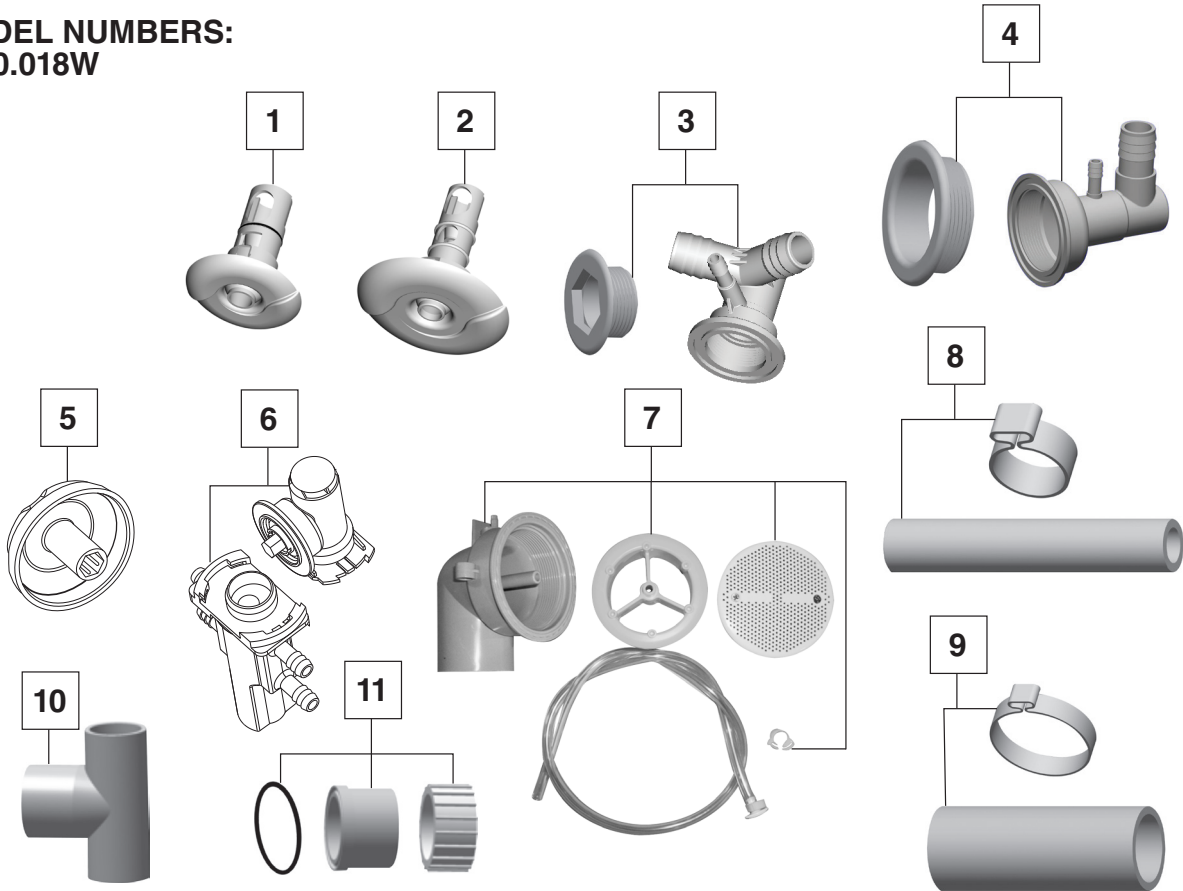

CADET® 5' x 32"
STANDARD WHIRLPOOL

MODEL NUMBERS:
2770.018W

| NO. | DESCRIPTION | PART # | AVAILABLE COLOR | QTY |
|-----|--|------------------|-------------------------|------|
| 1 | Luxury Jet Cover & Nozzle Assembly — Small | 754468-201.XXX0A | 011, 020, 021, 222 | 1 |
| 2 | Luxury Jet Cover & Nozzle Assembly — Large | 754477-201.XXX0A | 011, 020, 021, 222 | 1 |
| 3 | Kit: Clean Small Jet Body & Threaded Escutcheon, Standard PVC | 755009-101.0070A | N/A | 1 |
| 4 | Kit: Clean Large Jet Body & Threaded Escutcheon, Standard PVC | 755010-101.0070A | N/A | 1 |
| 5 | Submersible Air Volume Control Cap | 753665-201.XXX0A | 011, 020, 021, 178, 222 | 1 |
| 6 | Kit: Submersible Air Control, Manifold & Escutcheon, Standard PVC | 755012-101.0070A | N/A | 1 |
| 7 | Kit: NuWhirl Suction Fitting, Elbow, Body, Tubing Assembly & Clamp | 755017-101.XXX0A | 011, 020, 021, 178, 222 | 1 |
| 8 | Kit: 3/8" Hose Kit, Standard PVC with couplings (not shown) | 755026-101.0070A | N/A | 2 FT |
| 9 | Kit: 1" Hose Kit, Standard PVC with couplings (not shown) | 755027-101.0070A | N/A | 2 FT |
| 10 | Discharge Tee Standard PVC | 047438-0070A | N/A | 1 |
| 11 | Pump Suction/Discharge Coup Standard PVC | 047186-0070A | N/A | 1 |

Available Colors: 011 - Artic White, 020 - White, 021 - Bone, 178 - Black, 222 - Linen

CADET® 5' x 32"
STANDARD WHIRLPOOL

MODEL NUMBERS:
2770.018W

| NO. | DESCRIPTION | PART # | AVAILABLE COLOR | QTY |
|-----|----------------------------|--------------|--------------------|-----|
| 1 | Air Actuator Tubing - 3FT. | 047602-0070A | | 1 |
| 2 | Air Actuator | 752439-XXX0A | 011, 020, 021, 222 | 1 |
| 3 | WOW pump – 1.25 HPR | 752538-0070A | | 1 |

Available Colors: 011 - Artic White, 020 - White, 021 - Bone, 222 - Linen