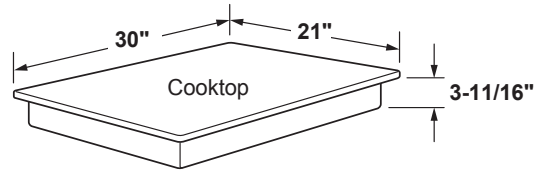

JGP3030DL/SL

GE® 30" Built-In Gas Cooktop

DIMENSIONS AND INSTALLATION INFORMATION

AGA REQUIREMENT: All gas cooktop models require 7/16" free area below cooktop height to combustible material. Requires 18" minimum from countertop to adjacent overhead cabinets.

NOTE: If installing with a GE Profile™ Telescopic Downdraft System, consult both cooktop and downdraft installation instructions packed with product before installing. Cooktop gas/electric supply may need to be re-routed to install downdraft.

ELECTRICAL RATING: 120V, 60Hz, 5A

INSTALLATION WITH SINGLE WALL OVEN INFORMATION:

30" Gas Cooktops are approved for use over select GE 27" and 30" Wall Ovens and Warming Drawers. 30" and 36" Gas cooktops are approved for use over select 30" Wall Ovens and Warming Drawers. Refer to cooktop and wall oven/warming drawer installation instructions packed with product for current dimensional data.

INSTALLATION INFORMATION: Before installing, consult installation instructions, packed with product, for current dimensional data.