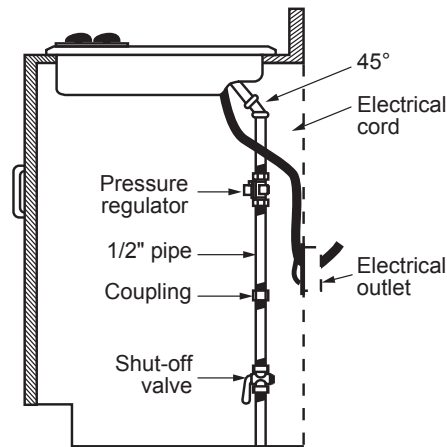

Gas Connection

Dimension and installation information are shown in inches.
*Allow 5-3/4" depth at rear for electrical and gas connections

For answers to your Monogram, GE Café™ Series, GE Profile™ Series or GE Appliances product questions, visit our website at geappliances.com or call GE Answer Center® Service, 800.626.2000.