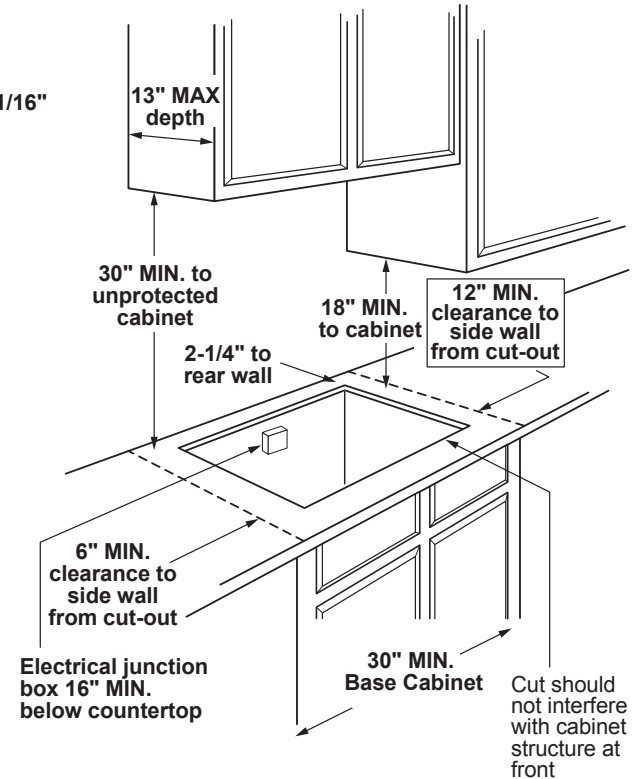

Gas Connection

Dimension and installation information are shown in inches.
*Allow 5-3/4" depth at rear for electrical and gas connections

For answers to your Monogram, GE Café™ Series, GE Profile™ Series or GE Appliances product questions, visit our website at geappliances.com or call GE Answer Center® Service, 800.626.2000.