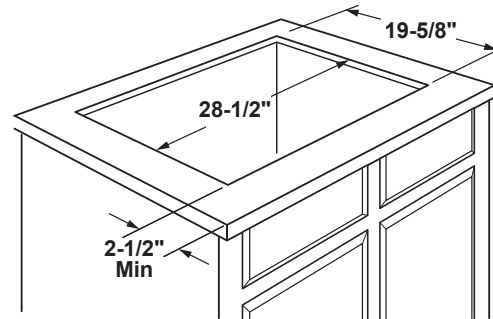

JGP3030DL/SL

GE® 30" Built-In Gas Cooktop

DIMENSIONS AND INSTALLATION INFORMATION

AGA REQUIREMENT: All gas cooktop models require 7/16" free area below cooktop height to combustible material. Requires 18" minimum from countertop to adjacent overhead cabinets.

NOTE: If installing with a GE Profile™ Telescopic Downdraft System, consult both cooktop and downdraft installation instructions packed with product before installing. Cooktop gas/electric supply may need to be re-routed to install downdraft.

ELECTRICAL RATING: 120V, 60Hz, 5A

INSTALLATION WITH SINGLE WALL OVEN INFORMATION:

30" Gas Cooktops are approved for use over select GE 27" and 30" Wall Ovens and Warming Drawers. 30" and 36" Gas cooktops are approved for use over select 30" Wall Ovens and Warming Drawers. Refer to cooktop and wall oven/warming drawer installation instructions packed with product for current dimensional data.

INSTALLATION INFORMATION: Before installing, consult installation instructions, packed with product, for current dimensional data.