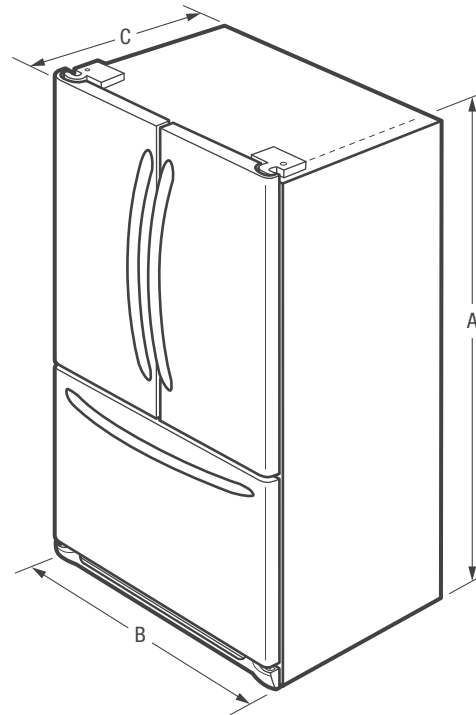

Features	
Door Design	Soft-Arc Doors
Door Handle Design	Stainless
Cabinet Finish	Black
Door Stops/Door Closers	Yes/Yes
Door Hinge Covers	Hidden
Rollers - Front/Rear	Adjustable/Yes
Energy Saver Plus Technology	Yes
Water Filter Location	Top-Right Fresh Food Section
Sound Package	
Dispenser	
Controls	Ready-Select®
Dispenser Design	Flush, Single-Paddle
Number of Dispenser Buttons	11
Crushed Ice/Cube Ice/Water	Yes/Yes/Yes
Ice Option/Freeze Option	
Display On/Off Option	Yes
Lock/Light	Yes/Yes
Temp/Door Ajar/Power Failure Alerts	
Water Filter Change Indicator Light	Yes
Air Filter Change Indicator Light	
Refrigerator Features	
Lighting	Dual-Level LED
Water Filter Type	PureSource Ultra® II
Air Filter Type	
Quarter-Width Adjustable Shelves	1 Flat Edge
Half-Width Adjustable Shelves	3 Flat Edge
Cantilever Shelves	Yes
Store-More™ Full-Width Drawer	1 Cool Zone™
Hanging Wine Rack/Can Dispenser	
Crisper Drawer/Humidity Controls	2 Clear/2
Store-More™ Fixed Door Bins	
2-Litre Fixed Door Bins	
Gallon Adjustable Door Bins	2 Clear
2-Litre Adjustable Door Bins	
Dispenser Bin	1 Clear
Non-Slip Bin Liner/Bottle Retainers	No/1
Freezer Features	
Self-Closing Pull-Out Drawer	Yes
Sliding Full-Width Freezer Baskets	2 Effortless™ Glide
Basket Dividers	1 (Bottom Basket)
Lighting	LED
Automatic Ice Maker (2nd Ice Maker)	Optional
Certifications	
Sabbath Mode (Star-K® Certified)	Yes
ENERGY STAR®	Yes
Specifications	
Total Capacity (Cu. Ft.)	26.8
Refrigerator Capacity (Cu. Ft.)	18.1
Freezer Capacity (Cu. Ft.)	8.7
Power Supply Connection Location	Right Bottom Rear
Water Inlet Connection Location	Left Bottom Rear
Voltage Rating	120V/60Hz
Connected Load (kW rating) @ 120 Volts¹	1.02
Amps @ 120 Volts	8.5
Minimum Circuit Required (Amps)	15
Shipping Weight (Approx.)	365 Lbs.

NOTE: For planning purposes only. Always consult local and national electric and plumbing codes. Refer to Product Installation Guide for detailed installation instructions on the web at frigidaire.ca.

Product Dimensions	
A - Height (Incl. Hinges & Rollers)	69-7/8"
B - Cabinet Width/Door Width	35-7/8" / 36"
C - Depth (Incl. Door)	33-3/8"
Depth with Door Open 90°	47-3/8"
Depth with Drawer Fully Extended (Incl. Handle)	55"

¹For use on adequately wired 120V, dedicated circuit having 2-wire service with a separate ground wire. Appliance must be grounded for safe operation.

Accessories information available on the web at frigidaire.ca