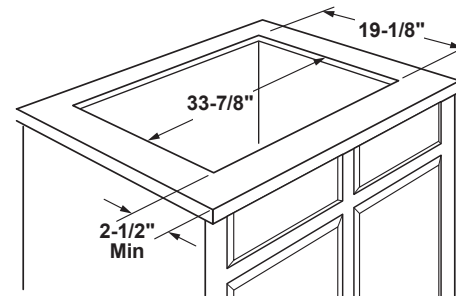

PGP7036DL/SL/BM

GE Profile™ Series 36" Built-In Gas Cooktop

DIMENSIONS AND INSTALLATION INFORMATION

AGA REQUIREMENT: All gas cooktop models require 7/16" free area below cooktop height to combustible material. Requires 18" minimum from countertop to adjacent overhead cabinets.

NOTE: If installing with a GE Profile™ Telescopic Downdraft System, consult both cooktop and downdraft installation instructions packed with product before installing. Cooktop gas/electric supply may need to be re-routed to install downdraft.

ELECTRICAL RATING: 120V, 60Hz, 5A

INSTALLATION WITH SINGLE WALL OVEN INFORMATION:

30" Gas Cooktops are approved for use over select GE 27" and 30" Wall Ovens and Warming Drawers. 30" and 36" Gas cooktops are approved for use over select 30" Wall Ovens and Warming Drawers. Refer to cooktop and wall oven/warming drawer installation instructions packed with product for current dimensional data.

INSTALLATION INFORMATION: Before installing, consult installation instructions, packed with product, for current dimensional data.

Dimension and installation information are shown in inches.
*Allow 5-3/4" depth at rear for electrical and gas connections