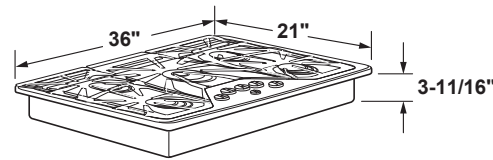

PGP7036DL/SL/BM

GE Profile™ Series 36" Built-In Gas Cooktop

DIMENSIONS AND INSTALLATION INFORMATION

AGA REQUIREMENT: All gas cooktop models require 7/16" free area below cooktop height to combustible material. Requires 18" minimum from countertop to adjacent overhead cabinets.

NOTE: If installing with a GE Profile™ Telescopic Downdraft System, consult both cooktop and downdraft installation instructions packed with product before installing. Cooktop gas/electric supply may need to be re-routed to install downdraft.

ELECTRICAL RATING: 120V, 60Hz, 5A

INSTALLATION WITH SINGLE WALL OVEN INFORMATION:

30" Gas Cooktops are approved for use over select GE 27" and 30" Wall Ovens and Warming Drawers. 30" and 36" Gas cooktops are approved for use over select 30" Wall Ovens and Warming Drawers. Refer to cooktop and wall oven/warming drawer installation instructions packed with product for current dimensional data.

INSTALLATION INFORMATION: Before installing, consult installation instructions, packed with product, for current dimensional data.

Dimension and installation information are shown in inches.
*Allow 5-3/4" depth at rear for electrical and gas connections