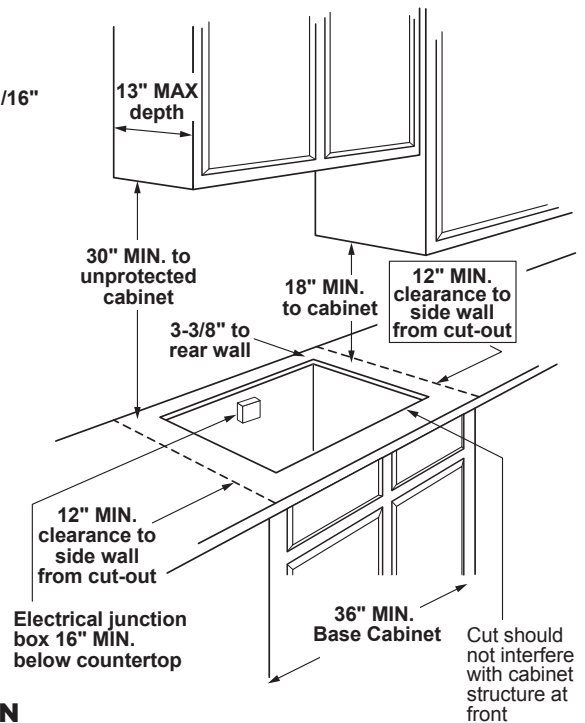

### INSTALLATION WITH SINGLE WALL OVEN INFORMATION:

30" Gas Cooktops are approved for use over select GE 27" and 30" Wall Ovens and Warming Drawers. 30" and 36" Gas cooktops are approved for use over select 30" Wall Ovens and Warming Drawers. Refer to cooktop and wall oven/warming drawer installation instructions packed with product for current dimensional data.

**INSTALLATION INFORMATION:** Before installing, consult installation instructions, packed with product, for current dimensional data.

Dimension and installation information are shown in inches.  
\*Allow 5-3/4" depth at rear for electrical and gas connections