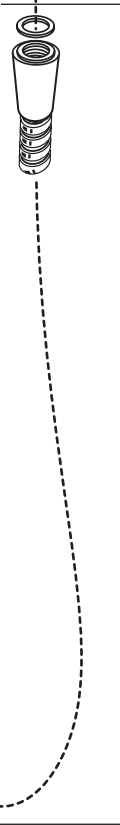

**1660500.XXX**  
HAND SHOWER

**1660550.XXX**  
HAND SHOWER

**1660628.XXX**  
HAND SHOWER

**1660741.XXX**  
HAND SHOWER

**1660143.XXX**  
HAND SHOWER

**A950646-YYY0A**  
HAND SHOWER

**1660502.XXX**  
HAND SHOWER

**1660505.XXX**  
HAND SHOWER

**1660638.XXX**  
HAND SHOWER

**1660843.XXX**  
HAND SHOWER

**1660743.XXX**  
HAND SHOWER

**8888037.YYY**  
WALL SUPPLY

**M962520-YYY0A**  
CHECK VALVE

**030782-0020A**  
HOSE KIT

**M962506-YYY0A**  
SUPPORT BRACKET

**M919213-YYY0A**  
24" SLIDE BAR

**M919211-YYY0A**  
36" SLIDE BAR

**M962507-YYY0A**  
HAND SHOWER HOLDER

**M950105-0070A**  
HARDWARE KIT

Replace the "YYY" and "XXX" with appropriate finish code