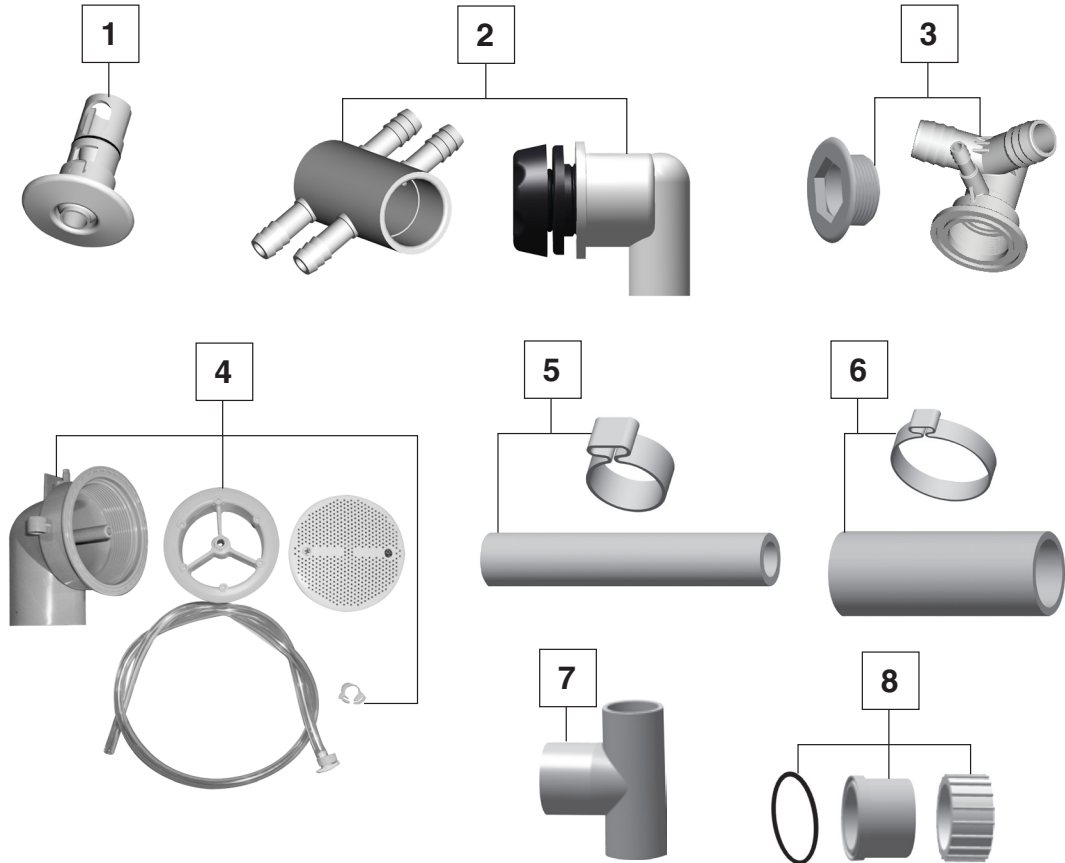

COLONY® 5'
STANDARD WHIRLPOOL SYSTEM

MODEL NUMBERS:
2675.018

NO.	DESCRIPTION	PART #	AVAILABLE COLOR	QTY
1	Economy Jet Cover & Nozzle Assembly	754467-201.XXX0A	011, 020, 021, 222	1
2	Kit: Economy Air Control & 4-Port Manifold, Standard PVC	755011-101.XXX0A	011, 020, 021, 178, 222	1
3	Kit: Clean Small Jet Body & Threaded Escutcheon, Standard PVC	755009-101.0070A	N/A	1
4	Kit: NuWhirl Suction Fitting, Elbow, Body, Tubing Assembly & Clamp	755017-101.XXX0A	011, 020, 021, 178, 222	1
5	Kit: 3/8" Hose Kit, Standard PVC with couplings (not shown)	755026-101.0070A	N/A	2 FT
6	Kit: 1" Hose Kit, Standard PVC with couplings (not shown)	755027-101.0070A	N/A	2 FT
7	Discharge Tee Standard PVC	047438-0070A	N/A	1
8	Pump Suction/Discharge Coup Standard PVC	047186-0070A	N/A	1

Available Colors: 011 - Artic White, 020 - White, 021 - Bone, 178 - Black, 222 - Linen

COLONY® 5'
STANDARD WHIRLPOOL SYSTEM

MODEL NUMBERS:
2675.018

NO.	DESCRIPTION	PART #	AVAILABLE COLOR	QTY
1	Air Actuator Tubing - 3FT.	047602-0070A		1
2	Air Actuator	752439-XXX0A	011, 020, 021, 222	1
3	WOW pump – 1.25 HPR	752538-0070A		1

Available Colors: 011 - Artic White, 020 - White, 021 - Bone, 222 - Linen