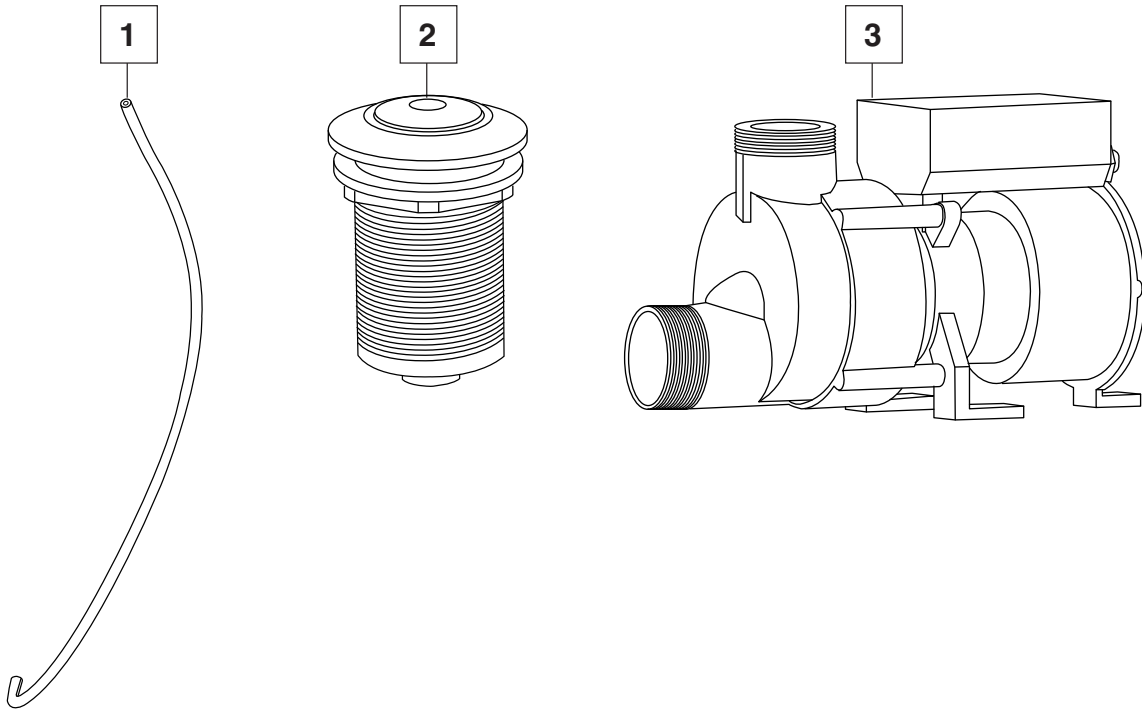

COLONY® 5'
STANDARD WHIRLPOOL SYSTEM

MODEL NUMBERS:
2675.018

NO.	DESCRIPTION	PART #	AVAILABLE COLOR	QTY
1	Economy Jet Cover & Nozzle Assembly	754467-201.XXX0A	011, 020, 021, 222	1
2	Kit: Economy Air Control & 4-Port Manifold, Standard PVC	755011-101.XXX0A	011, 020, 021, 178, 222	1
3	Kit: Clean Small Jet Body & Threaded Escutcheon, Standard PVC	755009-101.0070A	N/A	1
4	Kit: NuWhirl Suction Fitting, Elbow, Body, Tubing Assembly & Clamp	755017-101.XXX0A	011, 020, 021, 178, 222	1
5	Kit: 3/8" Hose Kit, Standard PVC with couplings (not shown)	755026-101.0070A	N/A	2 FT
6	Kit: 1" Hose Kit, Standard PVC with couplings (not shown)	755027-101.0070A	N/A	2 FT
7	Discharge Tee Standard PVC	047438-0070A	N/A	1
8	Pump Suction/Discharge Coup Standard PVC	047186-0070A	N/A	1

Available Colors: 011 - Artic White, 020 - White, 021 - Bone, 178 - Black, 222 - Linen

COLONY® 5'
STANDARD WHIRLPOOL SYSTEM

MODEL NUMBERS:
2675.018

NO.	DESCRIPTION	PART #	AVAILABLE COLOR	QTY
1	Air Actuator Tubing - 3FT.	047602-0070A		1
2	Air Actuator	752439-XXX0A	011, 020, 021, 222	1
3	WOW pump – 1.25 HPR	752538-0070A		1