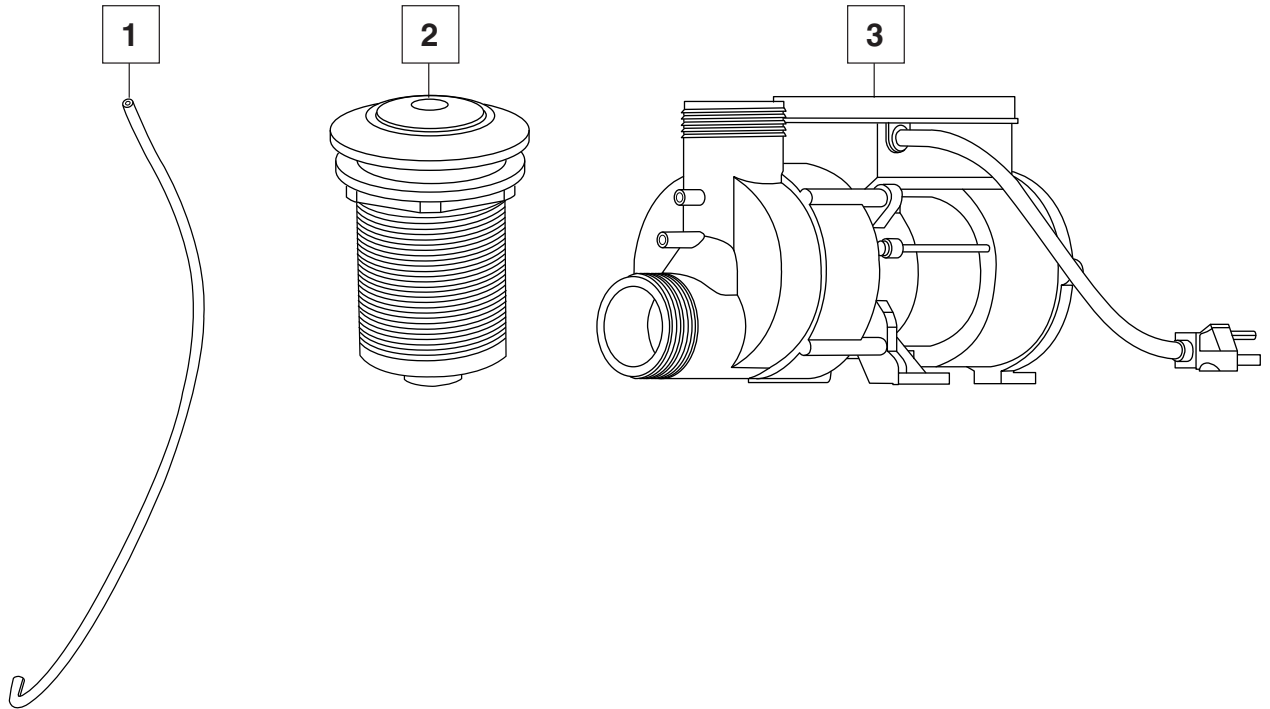

EVOLUTION® 5' x 32" DEEP SOAK® WITH INTEGRAL APRON — EVERCLEAN® WHIRLPOOL

**MODEL NUMBERS:
2425VC-RHO, 2425VC-LHO**

NO.	DESCRIPTION	PART #	AVAILABLE COLOR	QTY
1	Clean Eyeball Jet Assembly — Small	754607-201.XXX0A	011, 020, 021, 222	1
2	Clean Eyeball Jet Assembly — Large	754609-201.XXX0A	011, 020, 021, 222	1
3	Kit: Clean Small Jet Body & Threaded Escutcheon, Antimicrobial PVC	755009-151.0070A	N/A	1
4	Kit: Clean Large Jet Body & Threaded Escutcheon, Antimicrobial PVC	755010-151.0070A	N/A	1
5	Submersible Air Volume Control Cap	753665-201.XXX0A	011, 020, 021, 178, 222,	1
6	Kit: Submersible Air Control, Manifold & Escutcheon, Antimicrobial PVC	755012-151.0070A	N/A	1
7	Kit: NuWhirl Suction Fitting, Elbow, Body, Tubing Assembly & Clamp Antimicrobial PVC	755017-151.XXX0A	011, 020, 021, 178, 222,	1
8	Kit: 3/8" Hose Kit, Antimicrobial PVC with couplings (not shown)	755026-151.0070A	N/A	2 FT
9	Kit: 1" Hose Kit, Antimicrobial PVC with couplings (not shown)	755027-151.0070A	N/A	2 FT
10	Discharge Tee Antimicrobial PVC	047438-0050C	N/A	1
11	Pump Suction/Discharge Coup Antimicrobial PVC	047186-0050C	N/A	1

Available Colors: 011 - Artic White, 020 - White, 021 - Bone, 178 - Black, 222 - Linen

**EVOLUTION® 5' x 32" DEEP SOAK®
WITH INTEGRAL APRON
EVERCLEAN® WHIRLPOOL**

**MODEL NUMBERS:
2425VC-RHO, 2425VC-LHO**

NO.	DESCRIPTION	PART #	AVAILABLE COLOR	QTY
1	Air Actuator Tubing - 3FT.	047602-0070A		1
2	Air Actuator	752439-XXX0A	011, 020, 021, 222	1
3	WOW pump – 1.4 HPR	753746-0070A		1

Available Colors: 011 - Artic White, 020 - White, 021 - Bone, 222 - Linen