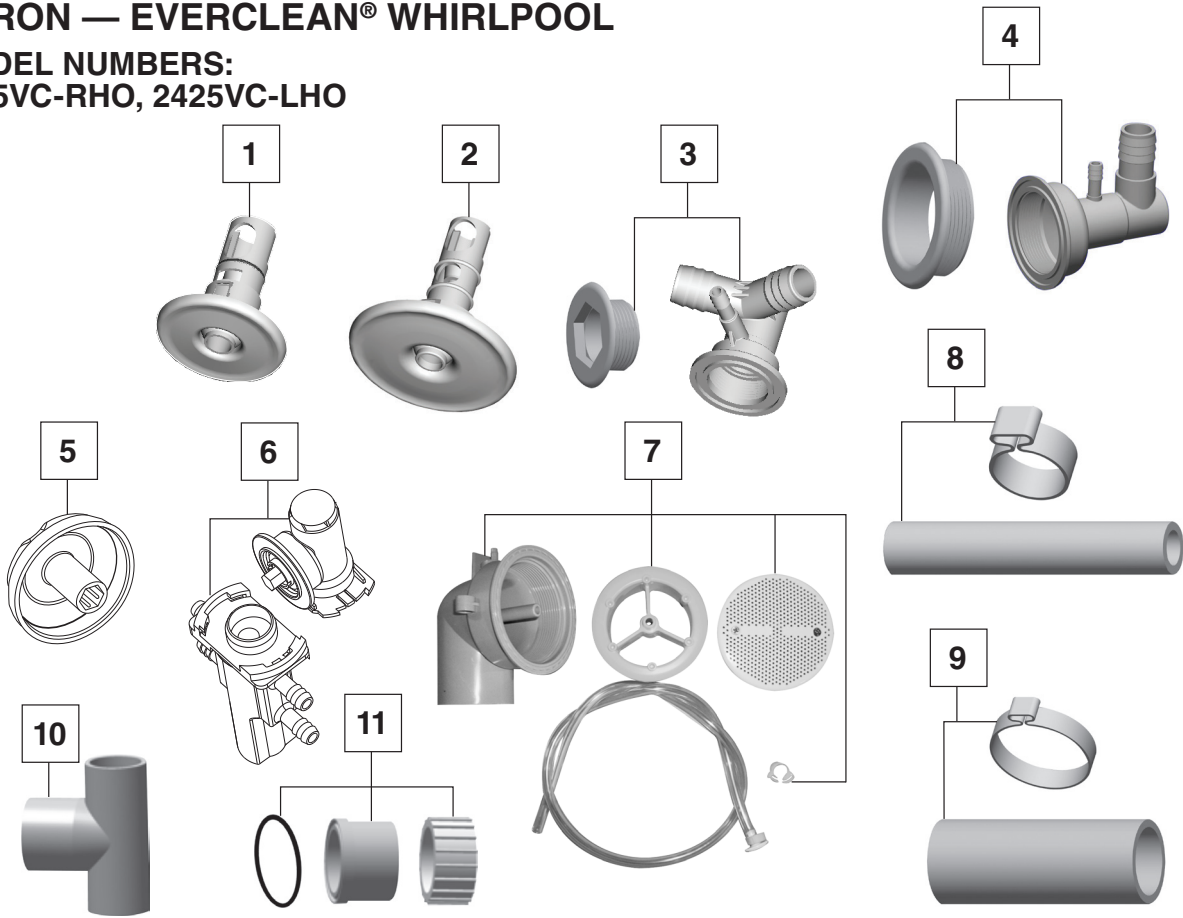

EVOLUTION® 5' x 32" DEEP SOAK® WITH INTEGRAL APRON — EVERCLEAN® WHIRLPOOL

**MODEL NUMBERS:
2425VC-RHO, 2425VC-LHO**

NO.	DESCRIPTION	PART #	AVAILABLE COLOR	QTY
1	Clean Eyeball Jet Assembly — Small	754607-201.XXX0A	011, 020, 021, 222	1
2	Clean Eyeball Jet Assembly — Large	754609-201.XXX0A	011, 020, 021, 222	1
3	Kit: Clean Small Jet Body & Threaded Escutcheon, Antimicrobial PVC	755009-151.0070A	N/A	1
4	Kit: Clean Large Jet Body & Threaded Escutcheon, Antimicrobial PVC	755010-151.0070A	N/A	1
5	Submersible Air Volume Control Cap	753665-201.XXX0A	011, 020, 021, 178, 222,	1
6	Kit: Submersible Air Control, Manifold & Escutcheon, Antimicrobial PVC	755012-151.0070A	N/A	1
7	Kit: NuWhirl Suction Fitting, Elbow, Body, Tubing Assembly & Clamp Antimicrobial PVC	755017-151.XXX0A	011, 020, 021, 178, 222,	1
8	Kit: 3/8" Hose Kit, Antimicrobial PVC with couplings (not shown)	755026-151.0070A	N/A	2 FT
9	Kit: 1" Hose Kit, Antimicrobial PVC with couplings (not shown)	755027-151.0070A	N/A	2 FT
10	Discharge Tee Antimicrobial PVC	047438-0050C	N/A	1
11	Pump Suction/Discharge Coup Antimicrobial PVC	047186-0050C	N/A	1

Available Colors: 011 - Artic White, 020 - White, 021 - Bone, 178 - Black, 222 - Linen

**EVOLUTION® 5' x 32" DEEP SOAK®
WITH INTEGRAL APRON
EVERCLEAN® WHIRLPOOL**

**MODEL NUMBERS:
2425VC-RHO, 2425VC-LHO**

NO.	DESCRIPTION	PART #	AVAILABLE COLOR	QTY
1	Air Actuator Tubing - 3FT.	047602-0070A		1
2	Air Actuator	752439-XXX0A	011, 020, 021, 222	1
3	WOW pump – 1.4 HPR	753746-0070A		1

Available Colors: 011 - Artic White, 020 - White, 021 - Bone, 222 - Linen