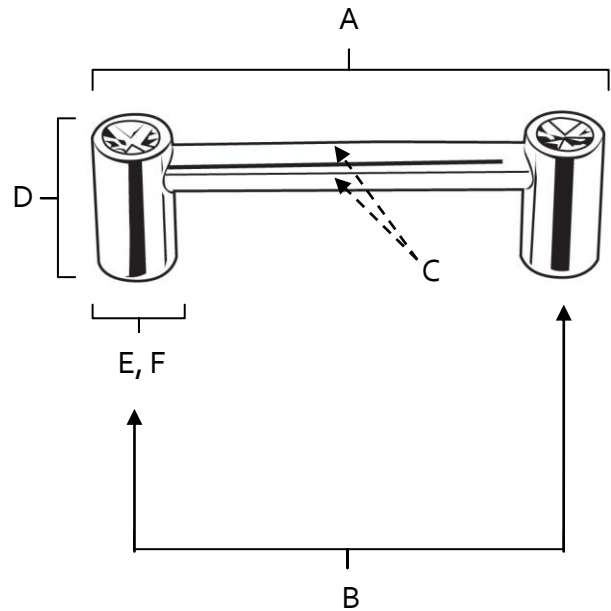

SPECIFICATIONS

**CONTEMPORARY
CRYSTAL
APPLIANCE PULLS**

FEATURES

- Modern styling
- Multiple finishes
- Concealed installation

WARRANTY

Limited lifetime

FINISHES

- Polished Chrome (PC)
- Polished Nickel (PN)
- Satin Nickel (SN)
- Satin Brass (SB)

MATERIAL

Brass

Item#	A	B	C	D	E (L)	F (W)
CD715-8	8 5/8"	8"	3/8"	1 3/8"	5/8"	5/8"
CD715-12	12 5/8"	12"	3/8"	1 5/8"	5/8"	5/8"
CD715-18	18 5/8"	18"	3/8"	1 5/8"	5/8"	5/8"

KEY:

- A - Overall Length
- B - Center to Center
- C - Handle Width
- D - Projection
- E - Mount Length
- F - Mount Width