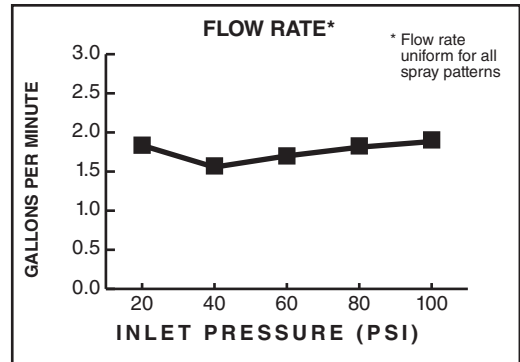

CODES AND STANDARDS

These products meet or exceed the following codes and standards:

ASME A112.18.1
CSA 125.1

Product Number	Description	Finish Options
		Polished Chrome
		002

1660.144	Water Saving 3-Function Hand Shower.	

Hand Shower Accessories	
Product Number	Description
8888.035	59" Metal Shower Hose
8888.053	79" Metal Shower Hose (Chrome Only)
1660.400	Vacuum Breaker
1660.410	Shower Arm Diverter
8888.096	Shower Arm Bracket

Hand Shower Accessories	
Product Number	Description
8888.036	Fixed Wall Bracket
8888.037	Wall Supply
8888.068	Round Wall Supply
8888.069	Square Wall Supply
8888.038	Wall Supply Bracket