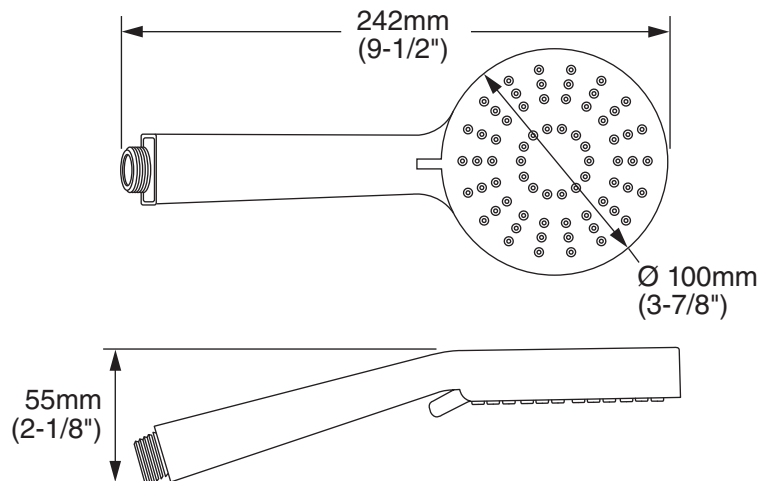

MODEL NUMBER:

☐ 1660.144 Water Saving 3-Function Hand Shower

*WaterSense approval pending

GENERAL DESCRIPTION:

3-Function hand shower. Hand shower adjusts from full spray to full/massage combination to pulsating massage. Includes pressure compensating flow control device. Includes check valve to prevent cross flow of hot and cold water. Easy clean spray nozzles. 2.0gpm/ 7.6L/min. maximum flow rate.

Hand Shower Accessories	
Product Number	Description
8888.035	59" Metal Shower Hose 
8888.053	79" Metal Shower Hose (Chrome Only) 
1660.400	Vacuum Breaker 
1660.410	Shower Arm Diverter 
8888.096	Shower Arm Bracket 