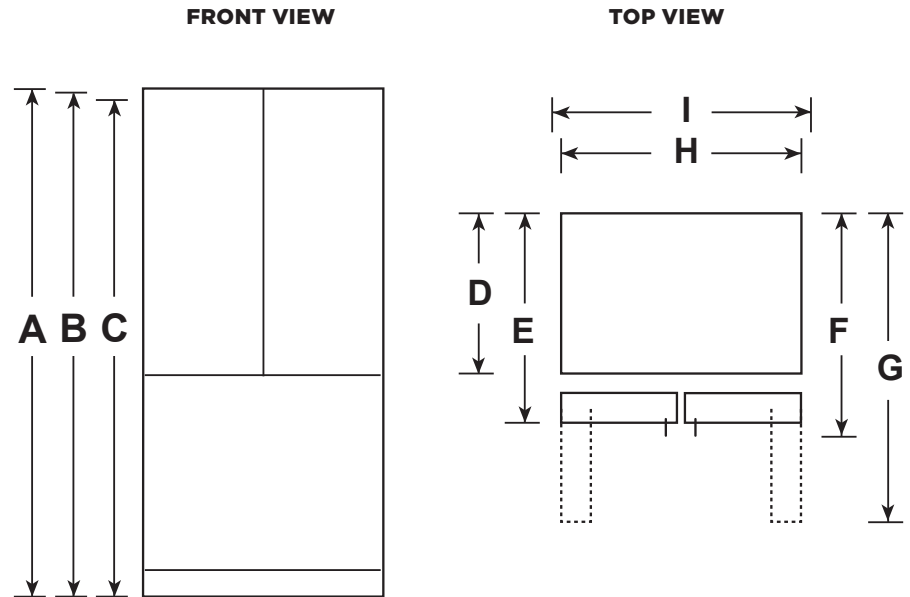

GFE24JGK

GE Appliances ENERGY STAR® 23.8 Cu. Ft. French-Door Refrigerator

DIMENSIONS AND INSTALLATION INFORMATION (IN INCHES)

OVERALL DIMENSIONS	Height to top of door (in.) A	69-7/8
	Height to top of hinge (in.) B	69-3/4
	Height to top of case (in.) C	68-5/8
	Case depth without door (in.) D	30-5/8
	Case depth less door handle (in.) E	35
	Case depth with door handle (in.) F	37-1/2
	Depth with fresh food door open 90° (in.) G	47-3/4
	Width (in.) H	32-3/4
	Width with door open 90° inc. door handle (in.) I	40-7/8
AIR CLEARANCES	Each side (in.)	1/8
	Top (in.)	1
	Back (in.)	2

33" wide

Tall, external ice and water dispenser with temperature display – Makes and stores ice on the door, saving space

LED lighting – Find exactly what you've been looking for under crisp, clear lighting