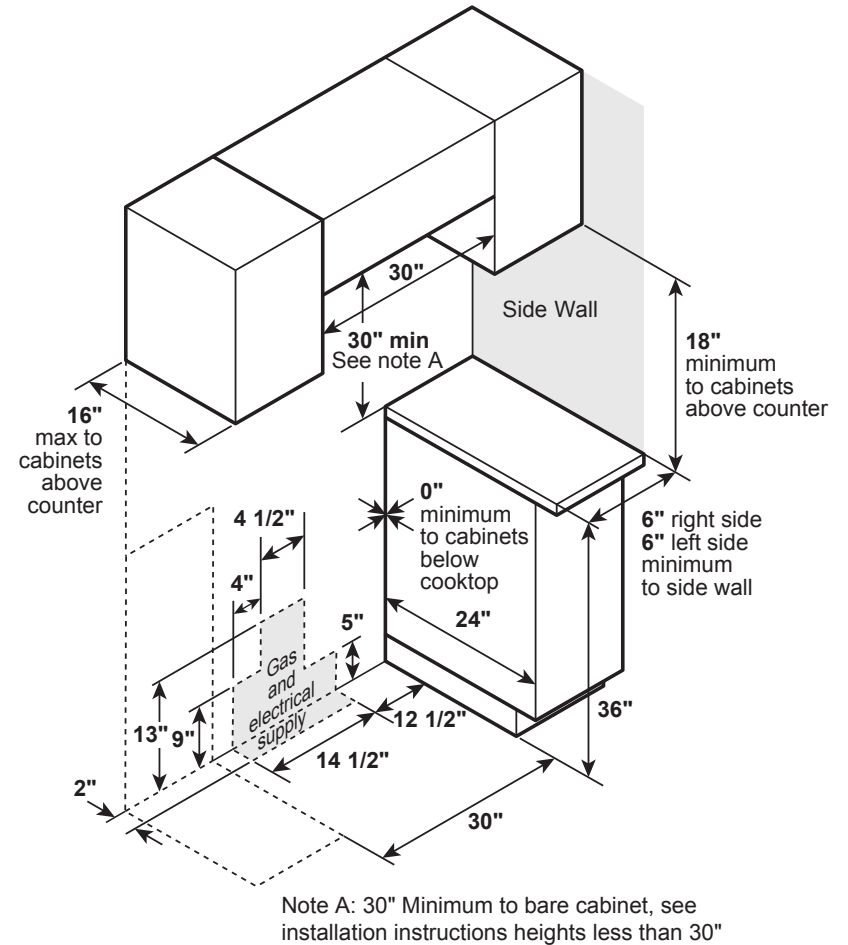

GAS PIPE AND ELECTRICAL OUTLET LOCATIONS

For answers to your Monogram, GE Café™ Series, GE Profile™ Series or GE Appliances product questions, visit our website at geappliances.com or call GE Answer Center® Service, 800.626.2000.