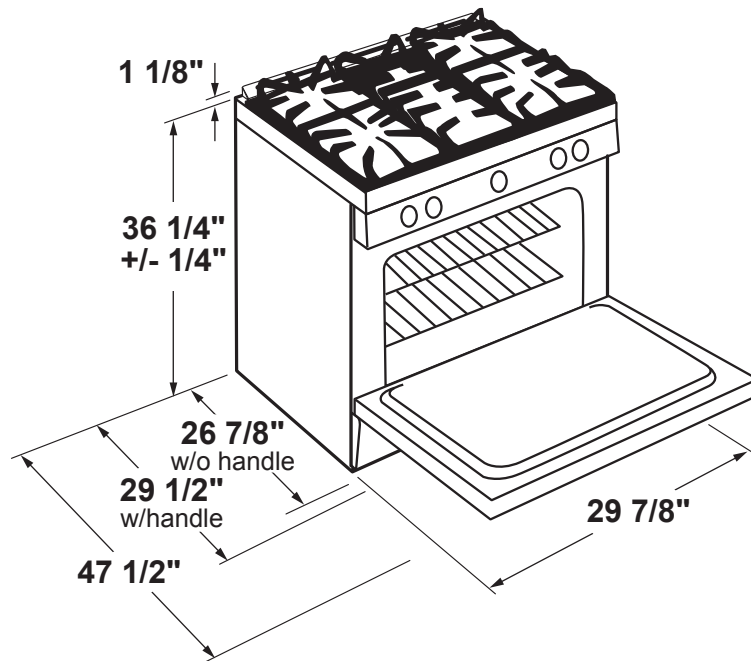

PGS930BEL/SEL/FEL

GE Profile™ Series 30" Slide-In Front Control Gas Range

NOTE: Door handle protrudes 3" from door face. Cabinets and drawers on adjacent 45° and 90° walls should be placed to avoid interference with the handle.

NOTE: Cabinets installed adjacent to slide-in ranges must have an adhesion spec of at least 194° temperature rating.

INSTALLATION INFORMATION: Before installing, consult installation instructions packed with product for current dimensional data.

For all installations, install the required rear trim to back of range with 4 screws provided.