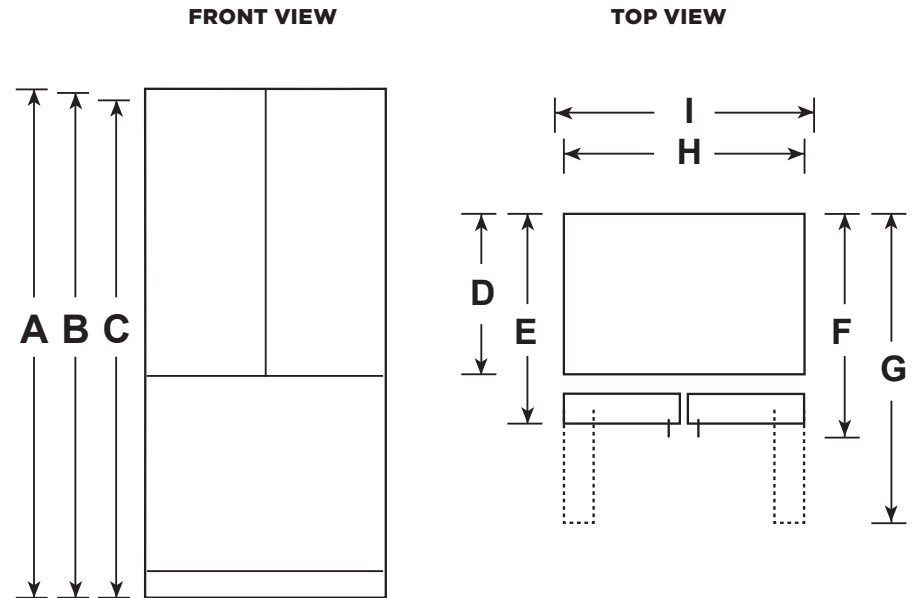

### DIMENSIONS AND INSTALLATION INFORMATION (IN INCHES)

OVERALL DIMENSIONS	Height to top of door (in.) A	69-7/8
	Height to top of hinge (in.) B	69-3/4
	Height to top of case (in.) C	68-5/8
	Case depth without door (in.) D	30-5/8
	Case depth less door handle (in.) E	35
	Case depth with door handle (in.) F	37-1/2
	Depth with fresh food door open 90° (in.) G	47-3/4
	Width (in.) H	32-3/4
	Width with door open 90° inc. door handle (in.) I	40-7/8
AIR CLEARANCES	Each side (in.)	1/8
	Top (in.)	1
	Back (in.)	2

### FEATURES AND BENEFITS

33" wide

Tall, external ice and water dispenser with temperature display – Makes and stores ice on the door, saving space

LED lighting – Find exactly what you've been looking for under crisp, clear lighting