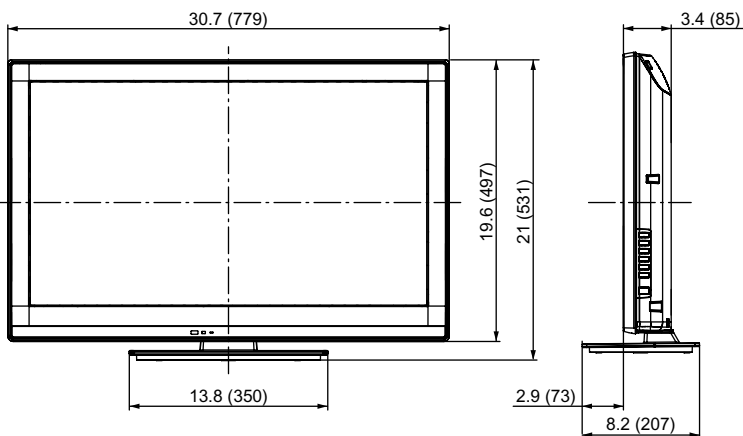

SPECIFICATIONS

Dimensions (W x H x D)	30.7" (779 mm) x 21.0" (531 mm) x 8.2" (207 mm) (Including TV stand) 30.7" (779 mm) x 19.6" (497 mm) x 3.4" (85 mm) (TV Set only)
Mass	22.0 lb. (10.0 kg) (Including TV stand) 20.0 lb. (9.0 kg) (TV Set only)
Power Source	AC 110-127 V, 60 Hz
Rated Power Consumption	113 W
On mode Average Power Consumption	53 W
Standby condition	0.2 W

DIMENSIONS

Top View

Front View

Side View

Back View

Note:
To make sure that the LCD TV fits the cabinet properly when a high degree of precision is required, we recommend that you use the LCD TV itself to make the necessary cabinet measurements. Panasonic cannot be responsible for inaccuracies in cabinet design or manufacture.

JACKS

Side Panel

Rear Panel

Specifications are subject to change without notice.
Non-metric weights and measurements are approximate.