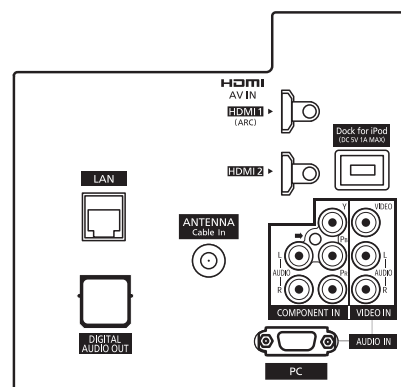

SPECIFICATIONS

Dimensions (W x H x D)	30.7" (779 mm) x 21.0" (531 mm) x 8.2" (207 mm) (Including TV stand) 30.7" (779 mm) x 19.6" (497 mm) x 3.4" (85 mm) (TV Set only)
Mass	22.0 lb. (10.0 kg) (Including TV stand) 20.0 lb. (9.0 kg) (TV Set only)
Power Source	AC 110-127 V, 60 Hz
Rated Power Consumption	113 W
On mode Average Power Consumption	53 W
Standby condition	0.2 W

DIMENSIONS

Top View

Front View

Side View

Back View

Note:
To make sure that the LCD TV fits the cabinet properly when a high degree of precision is required, we recommend that you use the LCD TV itself to make the necessary cabinet measurements. Panasonic cannot be responsible for inaccuracies in cabinet design or manufacture.

JACKS

Side Panel

Rear Panel

Specifications are subject to change without notice.
Non-metric weights and measurements are approximate.