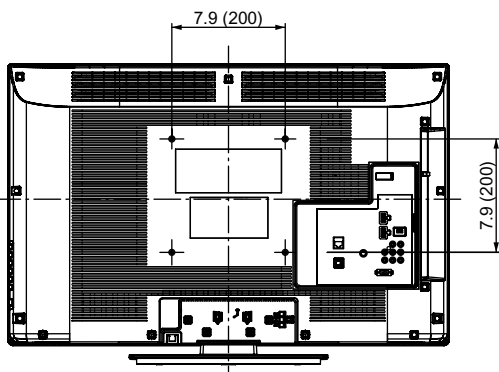

SPECIFICATIONS

Dimensions (W x H x D)	30.7" (779 mm) x 21.0" (531 mm) x 8.2" (207 mm) (Including TV stand) 30.7" (779 mm) x 19.6" (497 mm) x 3.4" (85 mm) (TV Set only)
Mass	22.0 lb. (10.0 kg) (Including TV stand) 20.0 lb. (9.0 kg) (TV Set only)
Power Source	AC 110-127 V, 60 Hz
Rated Power Consumption	113 W
On mode Average Power Consumption	53 W
Standby condition	0.2 W

DIMENSIONS

Top View

Front View

Side View

Back View

Note:
To make sure that the LCD TV fits the cabinet properly when a high degree of precision is required, we recommend that you use the LCD TV itself to make the necessary cabinet measurements. Panasonic cannot be responsible for inaccuracies in cabinet design or manufacture.

JACKS

Side Panel

Rear Panel

Specifications are subject to change without notice.
Non-metric weights and measurements are approximate.