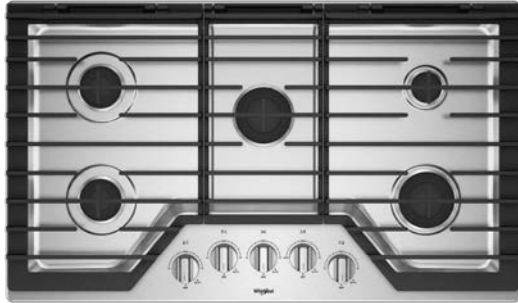

WCG55US6H GAS COOKTOP

EZ-2-LIFT™ HINGED CAST-IRON GRATES

Get quick access to spills on the cooktop with our industry-first EZ-2-Lift™ hinged cast-iron grates. The hinged design lets you wipe up underneath without removing them. For a more thorough clean, the grates are also dishwasher safe.

UPSWEPT SPILLGUARD™ COOKTOP

Clean up faster with a cooktop that has raised edges to help contain spills.

DISHWASHER-SAFE KNOBS

Make cleanup easy by washing knobs right in the dishwasher.

OTHER FEATURES

- Upswept SpillGuard™ cooktop
- SpeedHeat™ burner
- ccuSimmer® burner
- Fifth Burner
- Sealed burners
- Full width grates
- Wall oven compatible

White (W)

Black (B)

Silver (S)

MODEL	WCG55US6HW	WCG55US6HB	WCG55US6HS
Max height (in)	4-1/8"	4-1/8"	4-1/8"
Width (in)	36"	36"	36"
Depth (in)	21"	21"	21"