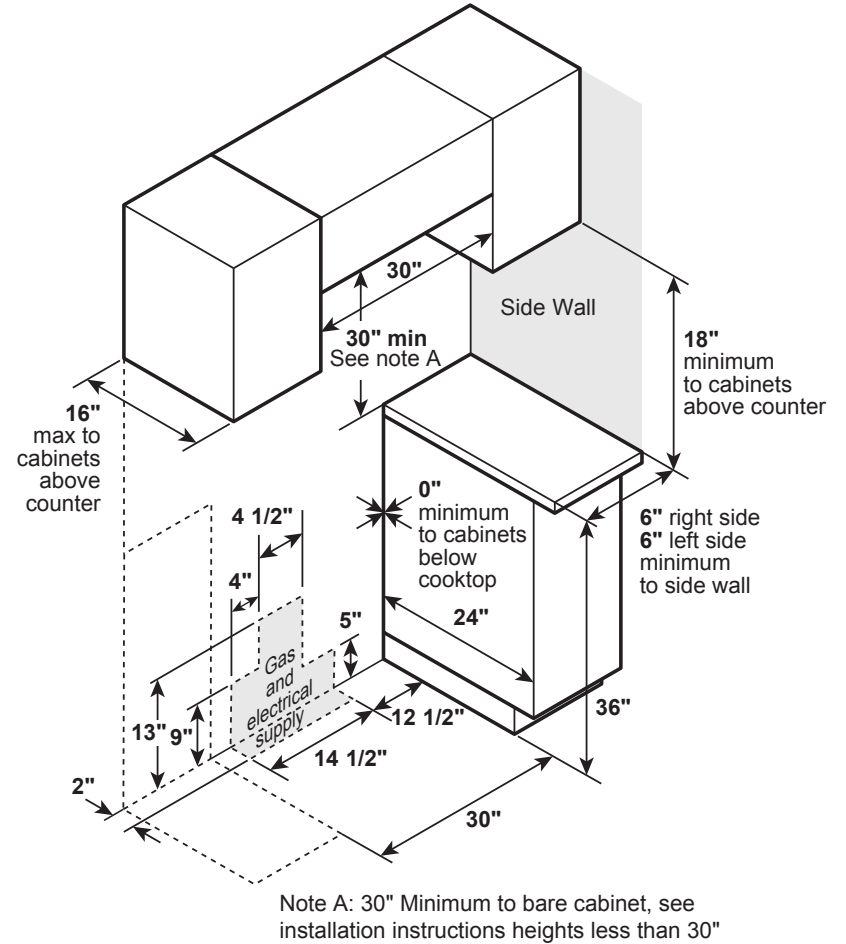

GAS PIPE AND ELECTRICAL OUTLET LOCATIONS

For answers to your Monogram, GE Café™ Series, GE Profile™ Series or GE Appliances product questions, visit our website at geappliances.com or call GE Answer Center® Service, 800.626.2000.