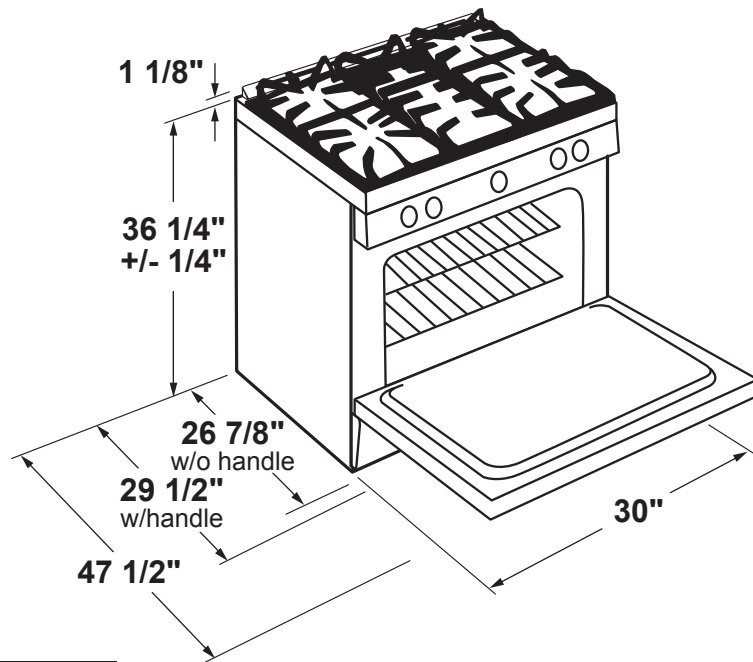

JGS760BEL/DEL/EEL/SEL/FEL

GE® 30" Slide-In Front Control Convection Gas Range

DIMENSIONS AND INSTALLATION INFORMATION (IN INCHES)

NOTE: Door handle protrudes 3" from door face.
Cabinets and drawers on adjacent 45° and 90° walls should be placed to avoid interference with the handle.

NOTE: Cabinets installed adjacent to slide-in ranges must have an adhesion spec of at least 194° temperature rating.

INSTALLATION INFORMATION: Before installing, consult installation instructions packed with product for current dimensional data.

For all installations, install the required rear trim to back of range with 4 screws provided.