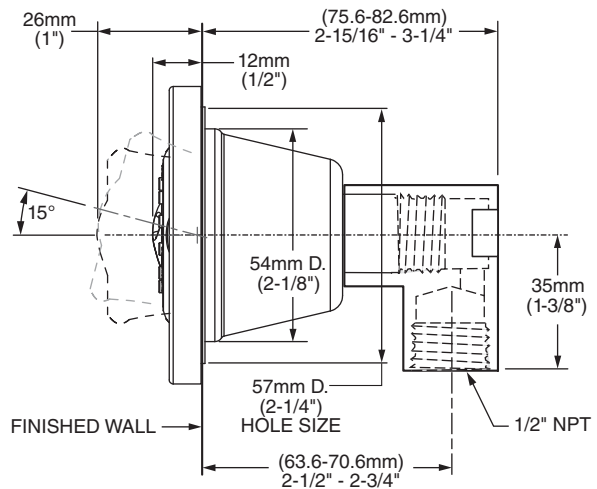

MODEL NUMBER:

- ☐ **1660.140 Multifunction Square Body Spray**
Flush Mount. 1/2" NPT Male Connection

GENERAL DESCRIPTION:

Flush mount body spray. Swivel spray with adjustable spray pattern automatically extends when water is turned on and auto retracts when water is turned off. Spray pattern adjusts from full spray to combination to massage. Spray position adjusts up to 15° in any direction. Easy clean spray nozzles. Brass escutcheon. Fits wall cavity using standard 2" x 4" studs. Installs as one piece. Plaster guard serves as a rough-in guide and pipe plug. 1.5gpm/5.7L/min. maximum flow rate.

PRODUCT FEATURES:

- Flush Mount:** Clean look.
- Adjustable Spray Pattern:** 3 spray options to customize shower experience to personal taste.
- Simple Spray Adjustment:** Spray position adjusts up to 15° in any direction.
- One Piece Installation:** No loose parts to lose or reassemble on site.
- Easy Clean Spray Nozzles:** Easily clean lime and calcium buildup.

SUGGESTED SPECIFICATION:

Body Spray shall be flush mount to wall projecting no more than 1/2" when not in use. Body spray shall have at least 3 spray patterns. Features an automatic swivel spray that extends when water is turned on and retracts when water is turned off. Fitting shall be American Standard Model # 1660.140._____.

CODES AND STANDARDS

Install as required to comply with local code requirements.

**ASME A112.18.1
CSA 125**

Product Number	Description	Finish Options		
		Polished Chrome	Oil Rubbed Bronze	PVD Satin Nickel
		002	224	295
1660.140	Extender Multifunction Square Body Spray.			