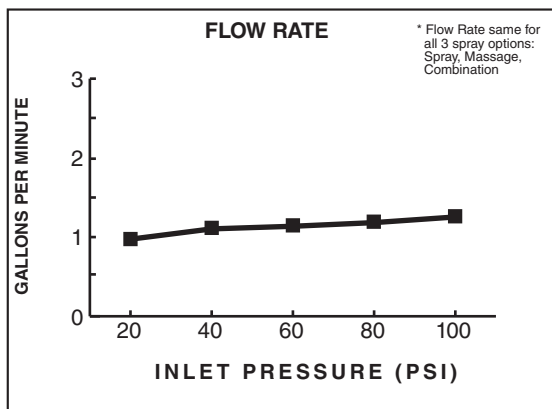

CODES AND STANDARDS

Install as required to comply with local code requirements.

**ASME A112.18.1
CSA 125**

Product Number	Description	Finish Options		
		Polished Chrome	Oil Rubbed Bronze	PVD Satin Nickel
		002	224	295
1660.140	Extender Multifunction Square Body Spray.