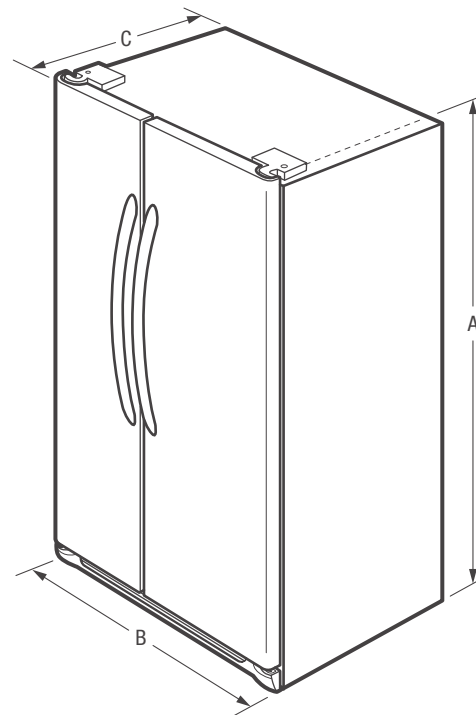

¹For use on adequately wired 120V, dedicated circuit having 2-wire service with a separate ground wire. Appliance must be grounded for safe operation.

NOTE: For planning purposes only. Always consult local and national electric and plumbing codes. Refer to Product Installation Guide for detailed installation instructions on the web at frigidaire.ca.

Product Dimensions	
A - Height (Incl. Hinges & Rollers)	69-5/8"
B - Cabinet Width/Door Width	35-5/8" / 36"
C - Depth (Incl. Door)	31-3/4"
Depth with Door Open 90°	49-1/2"

Accessories information available on the web at frigidaire.ca