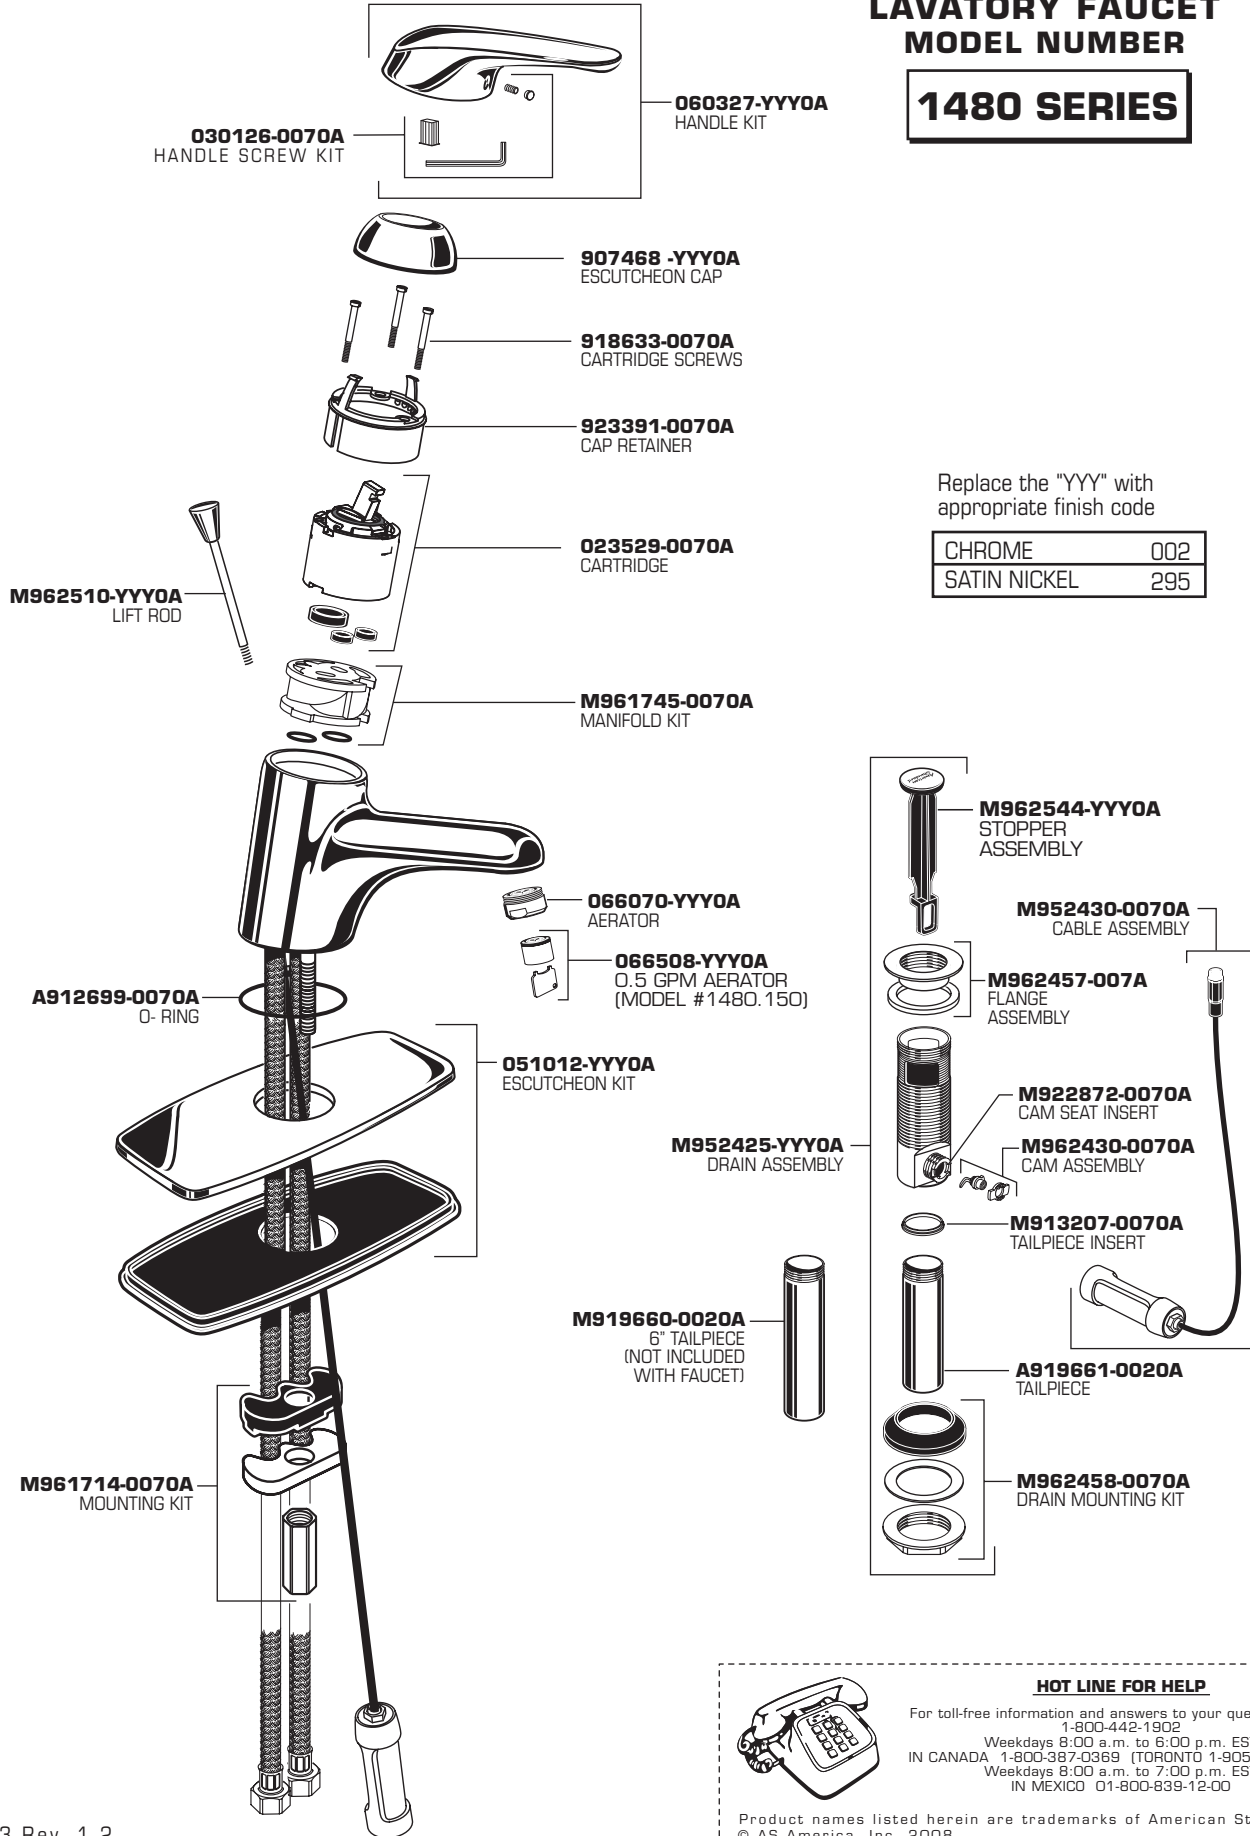

# American Standard

## SEVA™ SINGLE CONTROL CENTERSET LAVATORY FAUCET MODEL NUMBER

### 1480 SERIES

Replace the "YYY" with appropriate finish code

CHROME	002
SATIN NICKEL	295