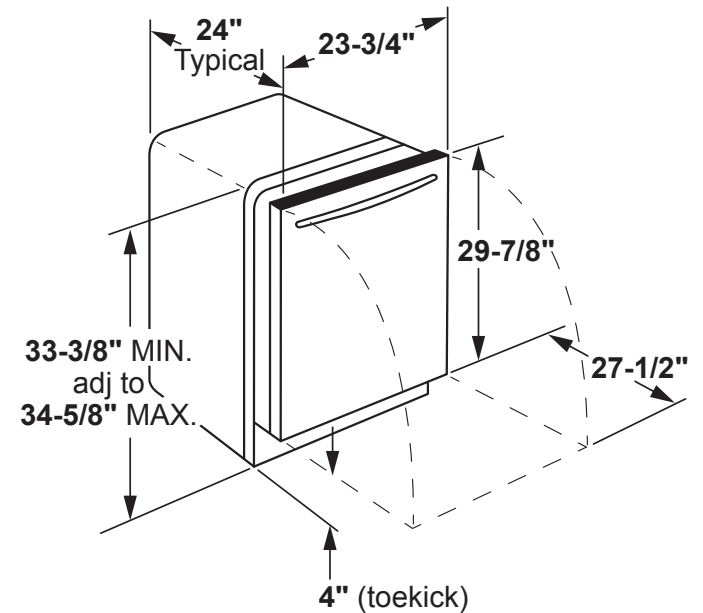

GDT645SFN/SGN/SMN/SSN/SYN

GE® Stainless Steel Interior Dishwasher with Hidden Controls

DIMENSIONS AND INSTALLATION INFORMATION (IN INCHES)

ELECTRICAL RATING

Voltage AC.....	120
Hertz.....	60
Total connected load amperage.....	6.6
Calrod® heater watts max.....	800/500

For use on adequately wired 120-volt, 15-amp circuit having 2-wire service with a separate ground wire. This appliance must be grounded for safe operation.

INSTALLATION INFORMATION: Before installing, consult installation instructions packed with product for current dimensional data.