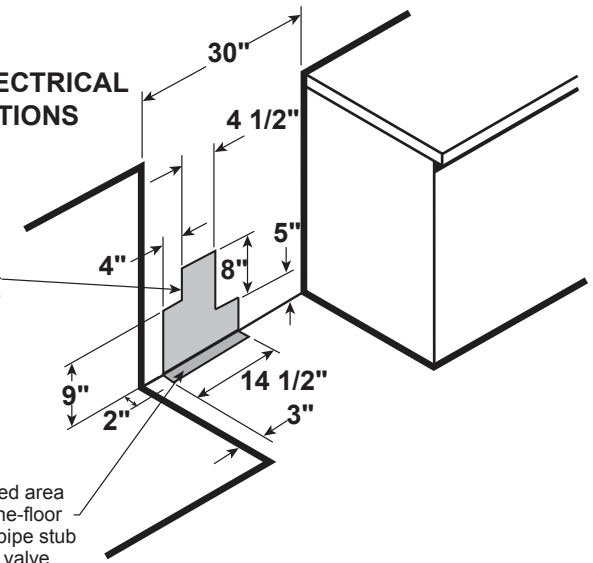

GAS PIPE AND ELECTRICAL OUTLET LOCATIONS

Recommended area for 120V outlet on rear wall and area for through-the-wall connection of pipe stub and shut-off valve.

Recommended area for through-the-floor connection of pipe stub and shut-off valve.