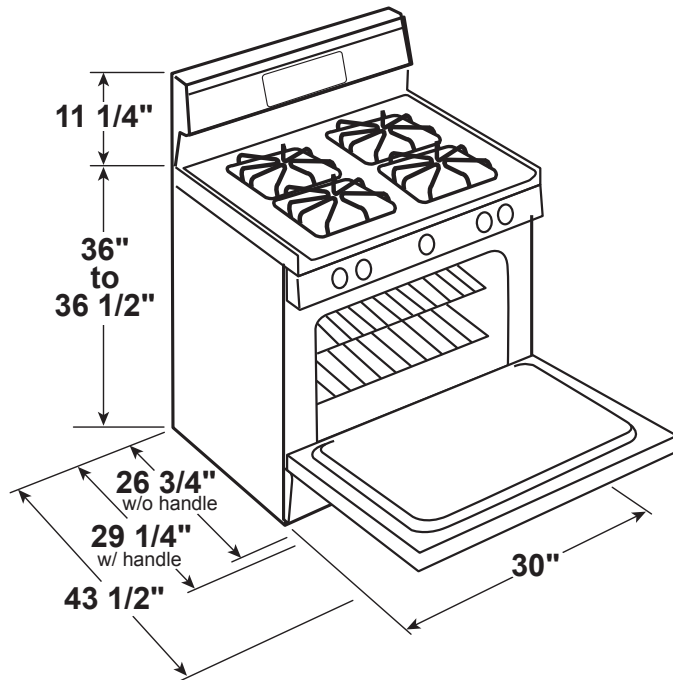

JGB860EEJ/BEJ

GE® 30" Free-Standing Gas Double Oven Convection Range

DIMENSIONS AND INSTALLATION INFORMATION (IN INCHES)

ELECTRICAL RATING: 120V, 60Hz, 15A

INSTALLATION INFORMATION: Before installing, consult installation instructions packed with product for current dimensional data.