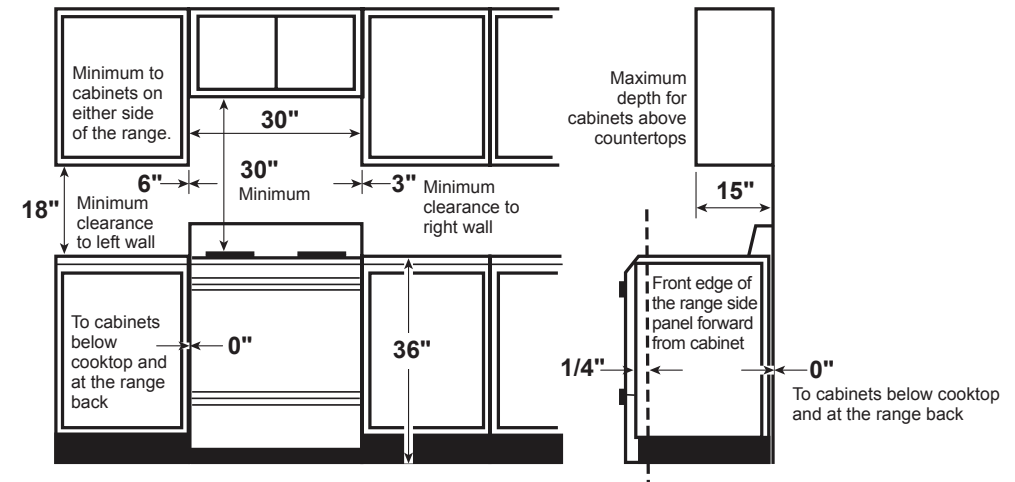

GAS PIPE AND ELECTRICAL OUTLET LOCATIONS

Recommended area for 120V outlet on rear wall and area for through-the-wall connection of pipe stub and shut-off valve.

Recommended area for through-the-floor connection of pipe stub and shut-off valve.