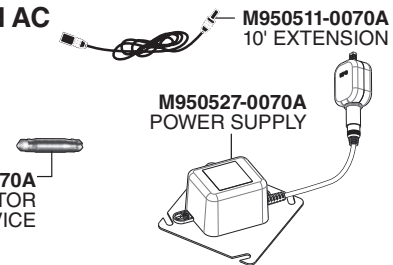

Plug-In AC Power Kit
PK00.PAC

M950338-0070A
POWER SUPPLY

M950360-0070A
CONNECTOR LOCKING DEVICE

M950399-0070A
SINGLE AC ADAPTER

Hard-Wired AC Power Kit
PK00.HAC

M950511-0070A
10' EXTENSION

M950527-0070A
POWER SUPPLY

M950360-0070A
CONNECTOR LOCKING DEVICE

Multi-AC Power Kit
PK00.MAC

M950511-0070A
10' EXTENSION

M950512-0070A
MULTI-AC ADAPTER

PART OF LIXIL

HOT LINE FOR HELP

For toll-free information and answers to your questions, call:
(844) CRT-TEAM / (844) 278-8326
Mon. – Fri. 8:00 a.m. to 8:00 p.m. EST Sat. 10:00 a.m. to 4:00 p.m. EST
IN MEXICO 01-800-839-1200
IN CANADA 1-800-387-0369 (TORONTO 1-905-306-1093)
Weekdays 8:00 a.m. to 7:00 p.m. EST