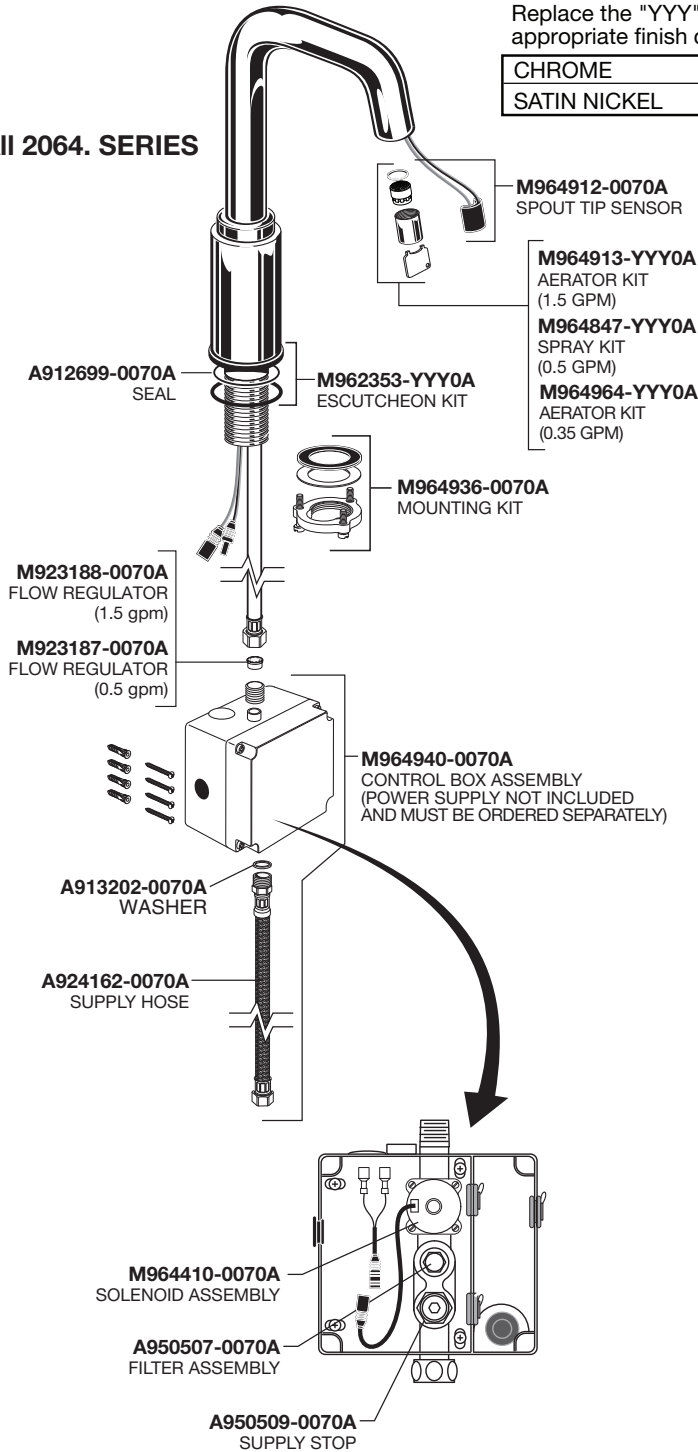

American Standard

SELECTRONIC®

Deck Mount Electronic Proximity Lavatory Faucet

MODEL NUMBERS

2064.14X 2064.15X 206B.10X

All 2064. SERIES

Replace the "YYY" with appropriate finish code

CHROME	002
SATIN NICKEL	295

2064P400.XXX
4" DECK PLATE

2064P800.XXX
8" DECK PLATE

PWRX Battery Pack
2064.14 – Series

M950361-0070A
PWRX BATTERY PACK

CR-P2 Lithium Battery
2064.15 – Series

A923654-0070A
BATTERY 6V CR-P2

M950514-0070A
BATTERY HOLDER

Plug-In AC Power Kit
PK00.PAC

M950338-0070A
POWER SUPPLY

M950360-0070A
CONNECTOR LOCKING DEVICE

M950399-0070A
SINGLE AC ADAPTER

Hard-Wired AC Power Kit
PK00.HAC

M950511-0070A
10' EXTENSION

M950527-0070A
POWER SUPPLY