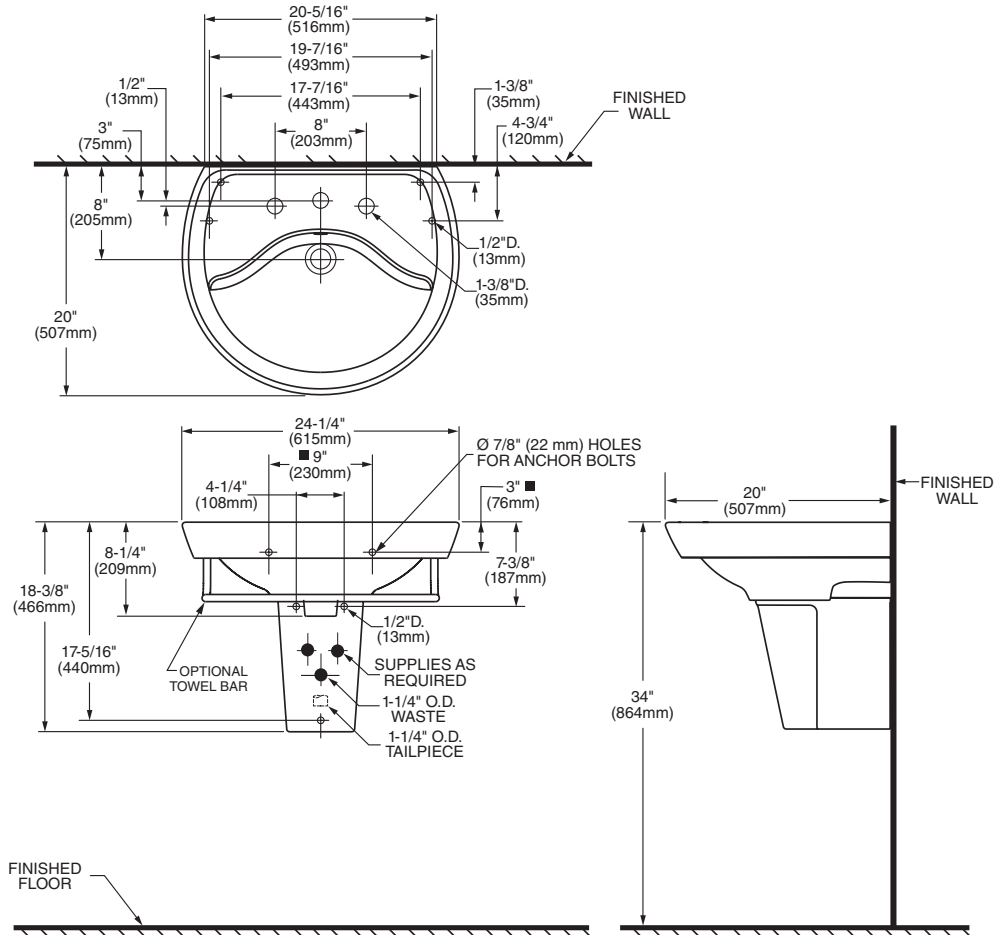

- 0268.444** Faucet holes on 4" (102mm) centers
- 0268.888** Faucet holes on 8" (203mm) centers (shown on rough)
- 0268.144** Center hole only

**Nominal Dimensions:**

24-1/4" x 20"  
(616 x 508mm)

**Bowl sizes:**

19-3/8" (492mm) wide  
12" (305mm) front to back  
6" (152mm) deep

**Separate Components:**

- 0268.004** Lavatory slab 4" (102mm) centers
- 0268.008** Lavatory slab 8" (203mm) centers
- 0268.001** Lavatory slab center hole only
- 0044.000** Semi-pedestal leg

SEE REVERSE FOR ROUGHING-IN DIMENSIONS

**To Be Specified:**

- Color:  White  Black
- Faucet\*:
- Faucet Finish:
- Supplies:
- 1-1/4" Trap

\* See faucet section for additional models available

0268.888

**NOTES:**

**IMPORTANT:** Dimensions of fixtures are nominal and may vary within the range of tolerances established by ANSI Standard A112.19.2. These measurements are subject to change or cancellation. No responsibility is assumed for use of superseded or voided pages.