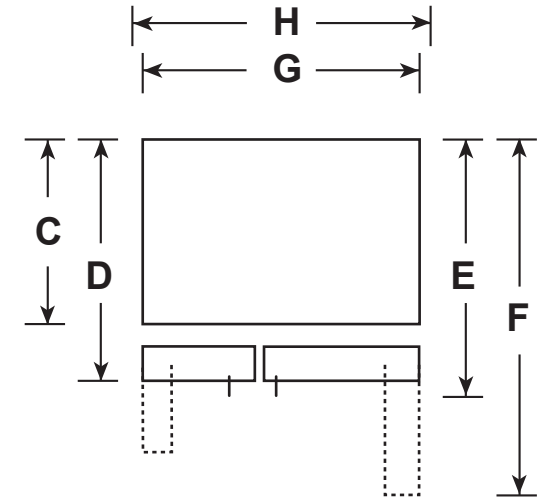

GZS22IEN/IMN/IYN

GE® 21.8 Cu. Ft. Counter-Depth Side-By-Side Refrigerator

DIMENSIONS AND INSTALLATION INFORMATION (IN INCHES)

OVERALL DIMENSIONS	Height to top of hinge (in.) A	69-1/2
	Height to top of case (in.) B	69
	Case depth without door (in.) C	24
	Case depth less door handle (in.) D	28-3/4
	Case depth with door handle (in.) E	30-3/4
	Depth with fresh food door open 90° (in.) F	46-1/2
	Width (in.) G	35-3/4
	Width with door open 90° with door handle (in.) H	42-1/4
AIR CLEARANCES	Each side (in.)	1/8
	Top (in.)	1
	Back (in.)	2

†Water hook-up fits in back air clearance when calculating installation depth.

If installed against a wall, allow clearance of 10-3/4" on freezer side to remove bin.

Clearance required to remove fresh food full-size pan without disassembling is 15".

Allow additional space for any necessary leveling adjustments.

For answers to your GE Profile™ Series or GE Appliances product questions, visit our website at geappliances.com or call GE Answer Center® Service, 800.626.2000.

TOTAL VOLUME AND SHELF AREA ARE CALCULATED BY THE ASSOCIATION OF HOME APPLIANCE MANUFACTURERS' STANDARDS.

GZS22IEN/IMN/IYN

GE® 21.8 Cu. Ft. Counter-Depth Side-By-Side Refrigerator

FEATURES AND BENEFITS

Showcase LED lighting – Easily find even the smallest food items thanks to the flush showcase LED lights that illuminate every corner of the refrigerator and freezer