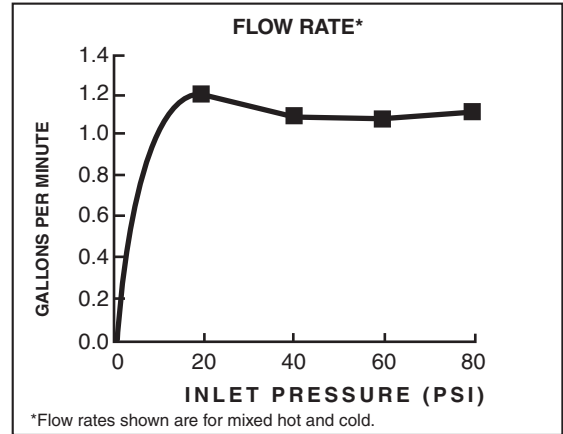

**MODEL NUMBER:**

- **2064.801 Serin Widespread**  
 Metal Speed Connect® pop-up drain.  
 Metal lever handles.

**GENERAL DESCRIPTION:**

Cast brass valve bodies with flexible hose connections for 6" to 12" (152 to 305 mm) installations. 1/4 turn washerless ceramic disc valve cartridges. Brass spout. One-half inch male inlet shanks with brass coupling nuts. 20 inch (500 mm) long flexible stainless steel drain cable is pre-assembled to spout. Metal Speed Connect® drain body with 1-1/4 inch (32 mm) tail piece. 1.2 gpm/4.5 L/min. maximum flow rate.

**Lead Free:** Faucet contains ≤ 0.25% total lead content by weighted average.

**SUGGESTED SPECIFICATION**

Two-handle widespread lavatory faucet shall feature cast brass valve bodies with flexible hose connections for 6" to 12" installations. Shall also feature 1/4 turn washerless ceramic disc valve cartridges. Shall also feature a metal drain body with stainless steel cable actuation. Fitting shall be American Standard Model #2064.801.\_\_\_\_\_.

**CODES AND STANDARDS**

These products meet or exceed the following codes and standards:

- ANSI A117.1**
- ASME A112.18.1**
- CSA B125.1**
- NSF 61/Section 9 and Annex G**

Product Number	Description	Finish Options	
		Polished Chrome	PVD Brushed Nickel
		002	295
2064.801	Serin Widespread with metal Speed Connect® pop-up drain. Metal lever handles.		