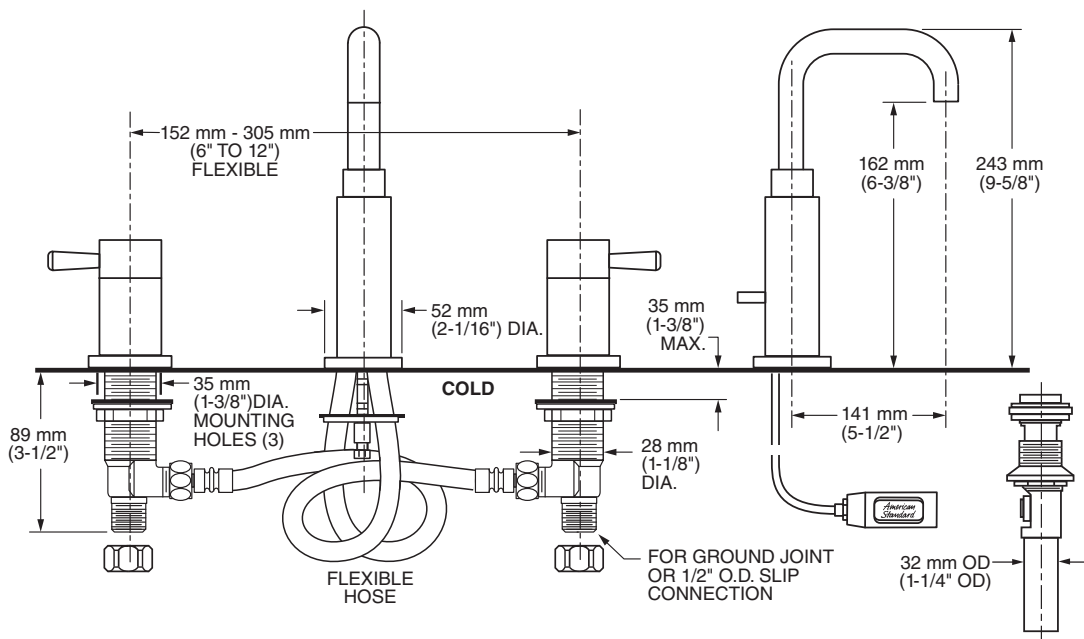

**MODEL NUMBER:**

- **2064.801 Serin Widespread**  
 Metal Speed Connect® pop-up drain.  
 Metal lever handles.

**GENERAL DESCRIPTION:**

Cast brass valve bodies with flexible hose connections for 6" to 12" (152 to 305 mm) installations. 1/4 turn washerless ceramic disc valve cartridges. Brass spout. One-half inch male inlet shanks with brass coupling nuts. 20 inch (500 mm) long flexible stainless steel drain cable is pre-assembled to spout. Metal Speed Connect® drain body with 1-1/4 inch (32 mm) tail piece. 1.2 gpm/4.5 L/min. maximum flow rate.

**Exclusive Speed Connect Metal Drain:**

- Fewer parts. Installs in less time.
- No adjustments required - seals the first time, every time.
- Flexible stainless steel cable - installs effortlessly in tight spaces.

**Lead Free:** Faucet contains ≤ 0.25% total lead content by weighted average.

**SUGGESTED SPECIFICATION**

Two-handle widespread lavatory faucet shall feature cast brass valve bodies with flexible hose connections for 6" to 12" installations. Shall also feature 1/4 turn washerless ceramic disc valve cartridges. Shall also feature a metal drain body with stainless steel cable actuation. Fitting shall be American Standard Model #2064.801.\_\_\_\_\_.

**CODES AND STANDARDS**

These products meet or exceed the following codes and standards:

- ANSI A117.1**
- ASME A112.18.1**
- CSA B125.1**
- NSF 61/Section 9 and Annex G**

Product Number	Description	Finish Options	
		Polished Chrome	PVD Brushed Nickel
		002	295
2064.801	Serin Widespread with metal Speed Connect® pop-up drain. Metal lever handles.		