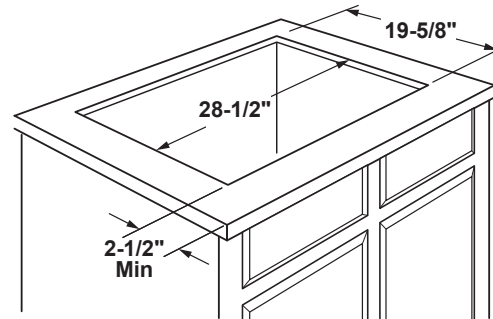

JGP3530DL/SL

GE® 30" Built-In Gas Cooktop

DIMENSIONS AND INSTALLATION INFORMATION

AGA REQUIREMENT: All gas cooktop models require 7/16" free area below cooktop height to combustible material. Requires 18" minimum from countertop to adjacent overhead cabinets.

NOTE: If installing with a GE Profile™ Telescopic Downdraft System, consult both cooktop and downdraft installation instructions packed with product before installing. Cooktop gas/electric supply may need to be re-routed to install downdraft.

ELECTRICAL RATING: 120V, 60Hz, 5A

INSTALLATION WITH SINGLE WALL OVEN INFORMATION:

30" Gas Cooktops are approved for use over select GE 27" and 30" Wall Ovens and Warming Drawers. 30" and 36" Gas cooktops are approved for use over select 30" Wall Ovens and Warming Drawers. Refer to cooktop and wall oven/warming drawer installation instructions packed with product for current dimensional data.

INSTALLATION INFORMATION: Before installing, consult installation instructions, packed with product, for current dimensional data.