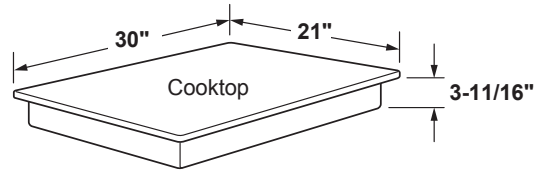

JGP3530DL/SL

GE® 30" Built-In Gas Cooktop

DIMENSIONS AND INSTALLATION INFORMATION

AGA REQUIREMENT: All gas cooktop models require 7/16" free area below cooktop height to combustible material. Requires 18" minimum from countertop to adjacent overhead cabinets.

NOTE: If installing with a GE Profile™ Telescopic Downdraft System, consult both cooktop and downdraft installation instructions packed with product before installing. Cooktop gas/electric supply may need to be re-routed to install downdraft.

ELECTRICAL RATING: 120V, 60Hz, 5A

INSTALLATION WITH SINGLE WALL OVEN INFORMATION:

30" Gas Cooktops are approved for use over select GE 27" and 30" Wall Ovens and Warming Drawers. 30" and 36" Gas cooktops are approved for use over select 30" Wall Ovens and Warming Drawers. Refer to cooktop and wall oven/warming drawer installation instructions packed with product for current dimensional data.

INSTALLATION INFORMATION: Before installing, consult installation instructions, packed with product, for current dimensional data.