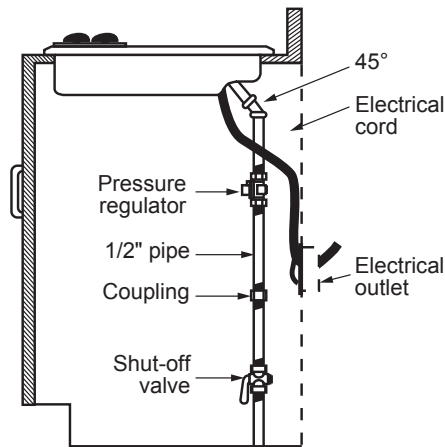

ELECTRICAL RATING: 120V, 60Hz, 5A

INSTALLATION WITH SINGLE WALL OVEN INFORMATION:

30" Gas Cooktops are approved for use over select GE 27" and 30" Wall Ovens and Warming Drawers. 30" and 36" Gas cooktops are approved for use over select 30" Wall Ovens and Warming Drawers. Refer to cooktop and wall oven/warming drawer installation instructions packed with product for current dimensional data.

INSTALLATION INFORMATION: Before installing, consult installation instructions, packed with product, for current dimensional data.

Gas Connection

Dimension and installation information are shown in inches.
*Allow 5-3/4" depth at rear for electrical and gas connections