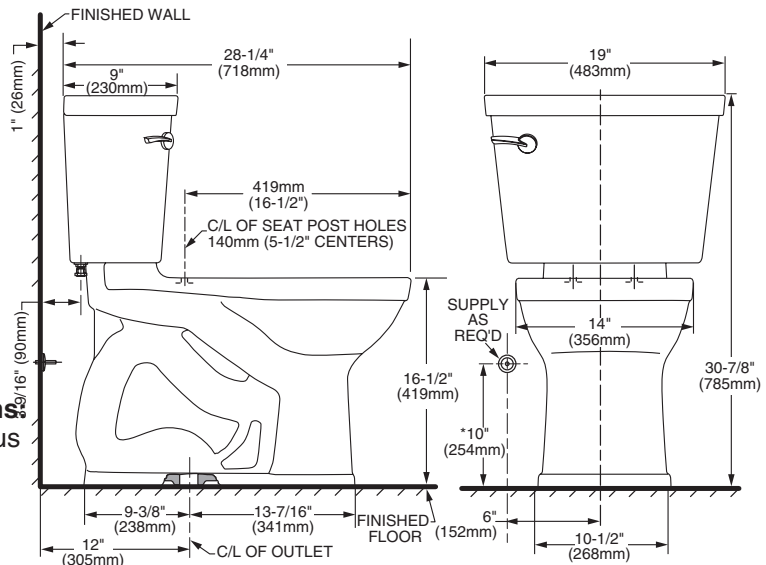

**211BA.005** Same as above except with trip lever on right hand side

**3195B.101** Right Height® Round Front Bowl

**4225A.004** Tank

**Nominal Dimensions:**

718 x 483 x 785mm (28-1/4" x 19" x 30-7/8")

Fixture only, seat and supply sold separately

**Alternative Tank Configurations Available:**

**4225A.064** Tank complete with tank cover locking device

**4225A.005** Tank complete with trip lever located on right side

**Compliance Certifications - Meets or Exceeds the Following Specifications:**

**NOTES:**

THIS TOILET IS DESIGNED TO ROUGH-IN AT A MINIMUM DIMENSION OF 305MM (12") FROM FINISHED WALL TO C/L OF OUTLET.

SUPPLY NOT INCLUDED WITH FIXTURE AND MUST BE ORDERED SEPARATELY.

\* DIMENSION SHOWN FOR LOCATION OF SUPPLY IS SUGGESTED.

**IMPORTANT:** Dimensions of fixtures are nominal and may vary within the range of tolerances established by ANSI Standard A112.19.2. These measurements are subject to change or cancellation. No responsibility is assumed for use of superseded or voided pages.