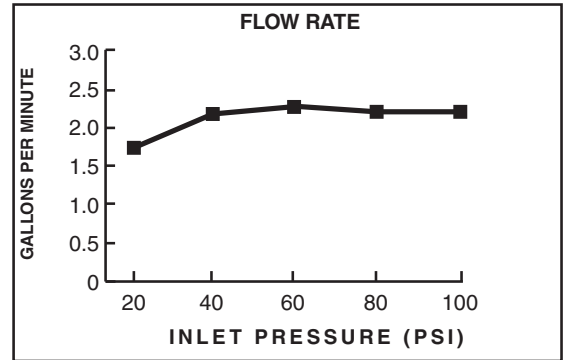

MODEL NUMBER:

□ 1660.527 Showerhead

GENERAL DESCRIPTION:

Single function showerhead. Full spray pattern. Brass ball joint. Easy clean spray nozzles. 2.5 gpm/9.5 L/min. maximum flow rate.

PRODUCT FEATURES:

Single Function: Showerhead provides drenching spray for full coverage of the user.

Easy Clean Spray Nozzles: Easily clean lime and calcium build up. Nozzles will not clog.

SUGGESTED SPECIFICATION

Showerhead shall have 1 spray pattern and brass ball joint. Fitting shall be American Standard Model # 1660.527.____.

CODES AND STANDARDS

These products meet or exceed the following codes and standards:

- ASME A112.18.1**
- CSA B125.1**

Product Number	Description	Finishes	
		Polished Chrome	PVD Brushed Nickel
		002	295
1660.527	Showerhead Only		