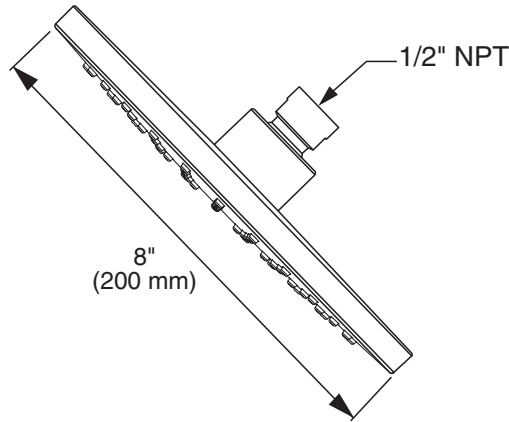

MODEL NUMBER:

□ 1660.527 Showerhead

GENERAL DESCRIPTION:

Single function showerhead. Full spray pattern. Brass ball joint. Easy clean spray nozzles. 2.5 gpm/9.5 L/min. maximum flow rate.

PRODUCT FEATURES:

Single Function: Showerhead provides drenching spray for full coverage of the user.

Easy Clean Spray Nozzles: Easily clean lime and calcium build up. Nozzles will not clog.

SUGGESTED SPECIFICATION

Showerhead shall have 1 spray pattern and brass ball joint. Fitting shall be American Standard Model # 1660.527.____.

CODES AND STANDARDS

These products meet or exceed the following codes and standards:

- ASME A112.18.1**
- CSA B125.1**

Product Number	Description	Finishes	
		Polished Chrome	PVD Brushed Nickel
		002	295
1660.527	Showerhead Only		