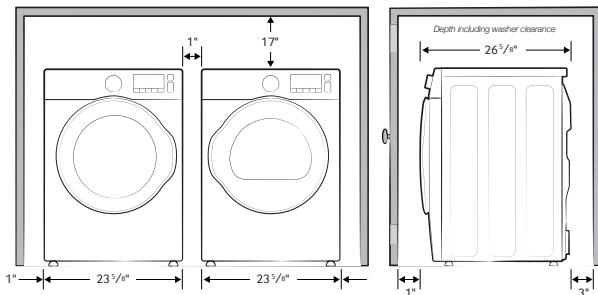

DV22K6800EW

SAMSUNG

Samsung 24" Front-Load Electric Dryer

4.0 cu. ft. Capacity DOE

Installation Specifications

If the washer and dryer are installed together or the dryer alone, the closet front must have two unobstructed air openings for a combined minimum total area of 72-inch² (see stacked build below). Your washer alone does not require a specific air opening.

1. Alcove or closet installation

Minimum Clearance for Closet and Alcove Installations: