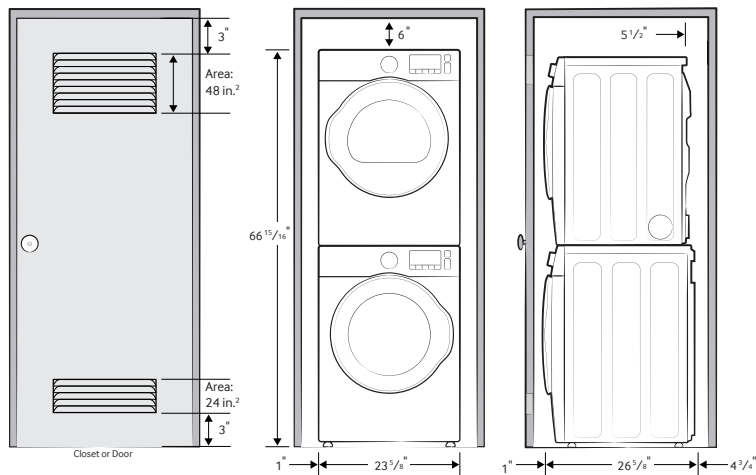

2. With stacked washer and dryer