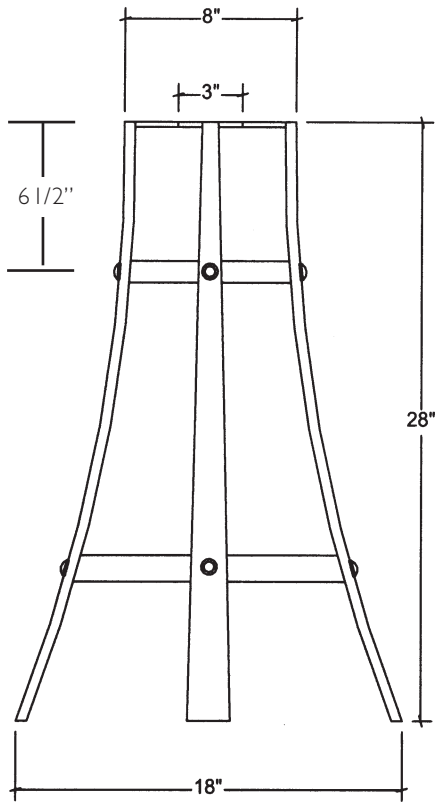

P102
CLASSIC IRON PEDESTAL

© 2003 STONE FOREST, INC.

FRONT VIEW

TOP VIEW

Hand forged iron with hot wax finish
Can be used with any Stone Forest vessel sink.
Approx 50 lbs