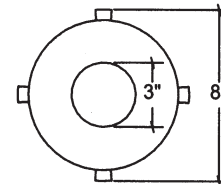

P102
CLASSIC IRON PEDESTAL

© 2003 STONE FOREST, INC.

FRONT VIEW

TOP VIEW

Hand forged iron with hot wax finish
Can be used with any Stone Forest vessel sink.
Approx 50 lbs