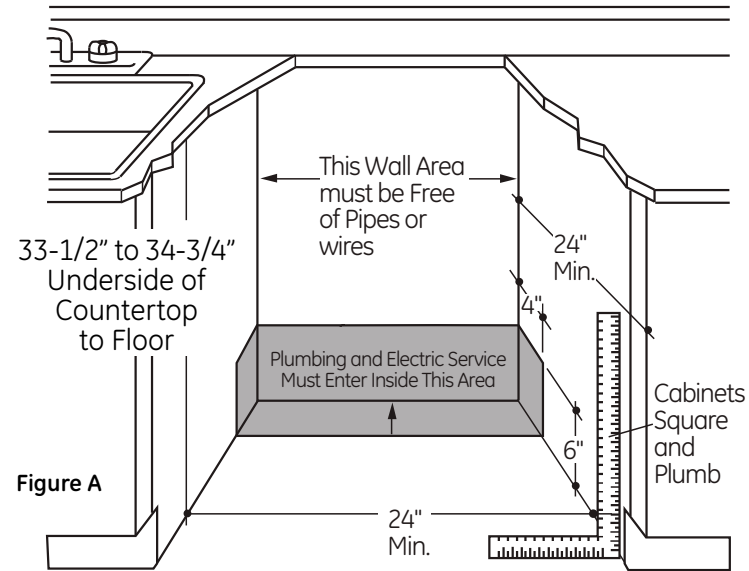

GDF510PGJ/PSJ/PMJ

GE® Series Dishwasher with Front Controls

DIMENSIONS AND INSTALLATION INFORMATION (IN INCHES)

ELECTRICAL RATING

Voltage AC	120
Hertz.....	60
Total connected load amperage.....	7.1
Calrod® heater watts	415/800

For use on adequately wired 120-volt, 15-amp circuit having 2-wire service with a separate ground wire. This appliance must be grounded for safe operation.

For answers to your Monogram®, GE Profile™ Series or GE® Series appliance questions, visit our website at geappliances.com or call GE Answer Center® service, 800.626.2000.