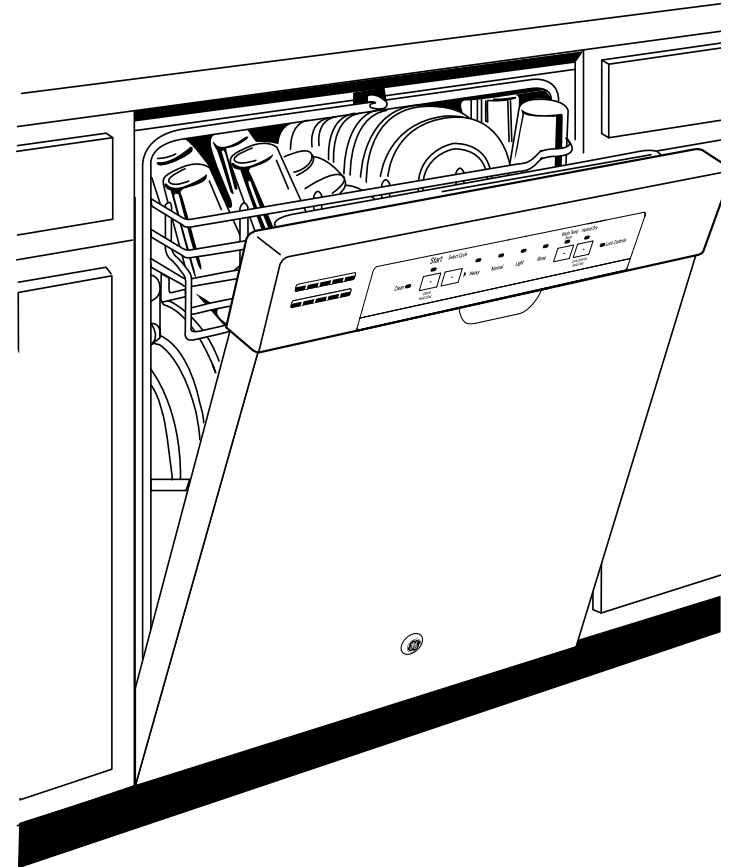

GDF510PGJ/PSJ/PMJ

GE® Series Dishwasher with Front Controls

FEATURES AND BENEFITS

Piranha™ hard food disposer with removable filter – To ensure consistently clean items, this stainless steel blade rotates at 3,600 RPM to pulverize food particles and helps to prevent large particles from clogging the wash arms

Dedicated Silverware Jets – Get table-ready silverware thanks to powerful jets that focus on silverware baskets in multiple locations

SpaceMaker® silverware basket – Enjoy table-ready silverware and loading flexibility with this unique basket that can be placed on the rack or onto the door

55 dBA with status light on door – A dishwasher this quiet has a status light to let you know it is running

Cabinet depth installation – Achieving an attractive, flush appearance that complements and blends in with cabinetry is possible with a unique design that doesn't reduce rack capacity

Clean design inner door – The clean, attractive appearance features no visible hardware, so it's also easy to maintain

Model GDF510PSJSS – Stainless steel

Model GDF510PGJWW – White

Model GDF510PGJBB – Black

Model GDF510PMJSA – Silver

GE APPLIANCES