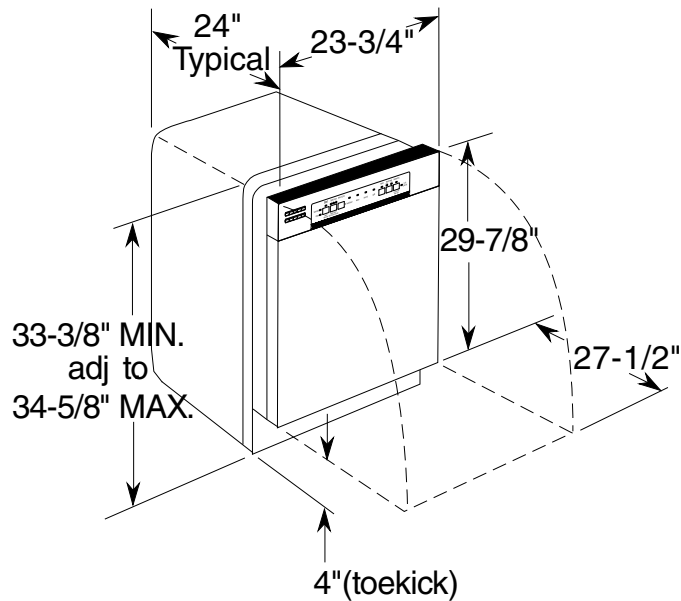

GDF510PGJ/PSJ/PMJ

GE® Series Dishwasher with Front Controls

DIMENSIONS AND INSTALLATION INFORMATION (IN INCHES)

ELECTRICAL RATING

Voltage AC	120
Hertz.....	60
Total connected load amperage.....	7.1
Calrod® heater watts	415/800

For use on adequately wired 120-volt, 15-amp circuit having 2-wire service with a separate ground wire. This appliance must be grounded for safe operation.

For answers to your Monogram®, GE Profile™ Series or GE® Series appliance questions, visit our website at geappliances.com or call GE Answer Center® service, 800.626.2000.