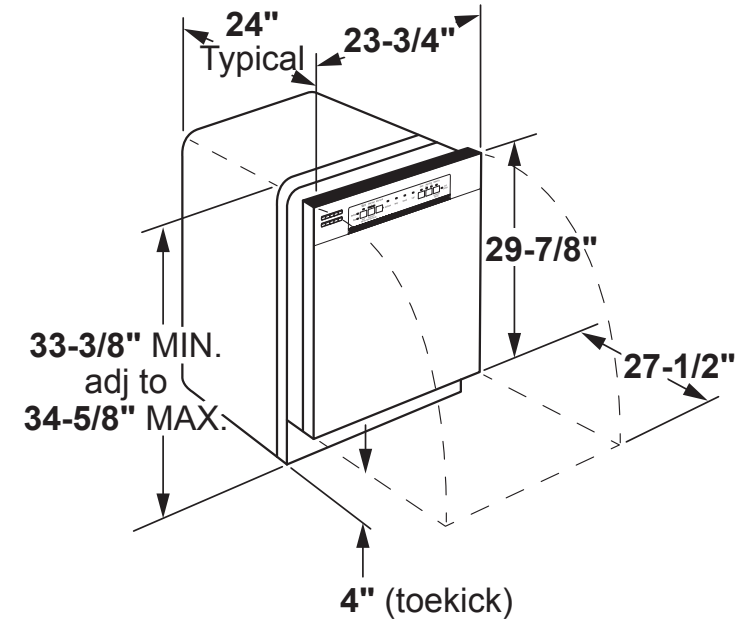

GDF570SGJ/SSJ

GE Appliances Stainless Steel Interior Dishwasher with Front Controls

DIMENSIONS AND INSTALLATION INFORMATION (IN INCHES)

ELECTRICAL RATING

Voltage AC.....	120
Hertz.....	60
Total connected load amperage.....	7.2
Calrod® heater watts max.....	415/800

For use on adequately wired 120-volt, 15-amp circuit having 2-wire service with a separate ground wire. This appliance must be grounded for safe operation.

INSTALLATION INFORMATION: Before installing, consult installation instructions packed with product for current dimensional data.