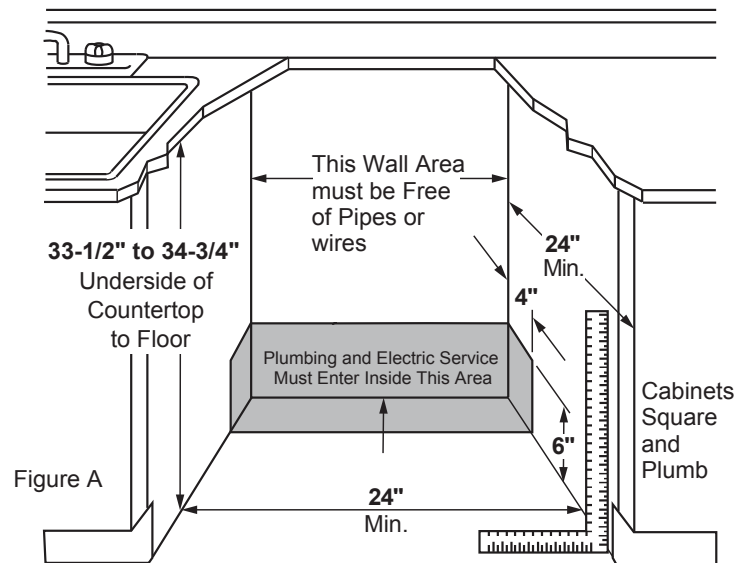

GDF570SGJ/SSJ

GE Appliances Stainless Steel Interior Dishwasher with Front Controls

DIMENSIONS AND INSTALLATION INFORMATION (IN INCHES)

ELECTRICAL RATING

Voltage AC.....	120
Hertz.....	60
Total connected load amperage.....	7.2
Calrod® heater watts max.....	415/800

For use on adequately wired 120-volt, 15-amp circuit having 2-wire service with a separate ground wire. This appliance must be grounded for safe operation.

INSTALLATION INFORMATION: Before installing, consult installation instructions packed with product for current dimensional data.