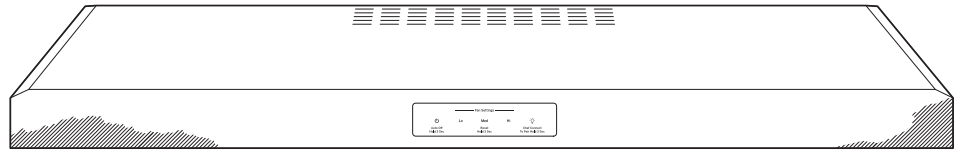

PVX7300EJ/SJ/FJ

GE Profile™ Series 30" Under The Cabinet Hood

FEATURES AND BENEFITS

Easy installation – 10 minutes or less by one person

Four-speed with boost, 390-CFM venting system – Removes smoke, grease, odors and moisture

Glass touch controls – Set functions quickly and clean with little effort

Dual LED lighting with nightlight – Choose bright light while cooking or low light at night

Chef Connect – Sync your hood with your range using Bluetooth to automatically control your hood's lights and fan

Auto-off – Set the vent hood to automatically shut off after 15 minutes

Convertible venting options – Select recirculating or external venting

Appearance (Fully enclosed bottom) – Enjoy a sleek appearance from every angle

Optional remote control – Control your ventilation lighting and fan speed from anywhere in the kitchen

Model PVX7300SJSS – Stainless steel

Model PVX7300EJES – Slate

Model PVX7300FJDS – Black slate

CFM/SONES RATINGS	
Exhaust Boost Speed (BS)	390/8.0
Exhaust High Speed (HS)	310/6.0
Exhaust Medium Speed (MS)	210/4.0
Exhaust Low Speed (LS)	70/1.5