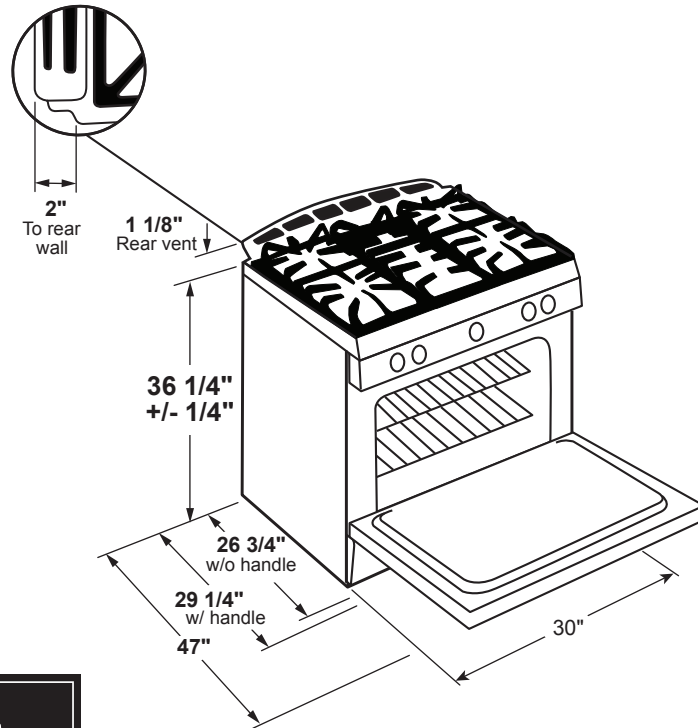

JGSS66EEL/SEL

GE® 30" Slide-In Front Control Gas Range

DIMENSIONS AND INSTALLATION INFORMATION (IN INCHES)

NOTE: Door handle protrudes 3" from door face.
Cabinets and drawers on adjacent 45° and 90° walls should be placed to avoid interference with the handle.

NOTE: Cabinets installed adjacent to slide-in ranges must have an adhesion spec of at least 194° temperature rating.

INSTALLATION INFORMATION: Before installing, consult installation instructions packed with product for current dimensional data.

For all installations, install the required rear trim to back of range with 4 screws provided.