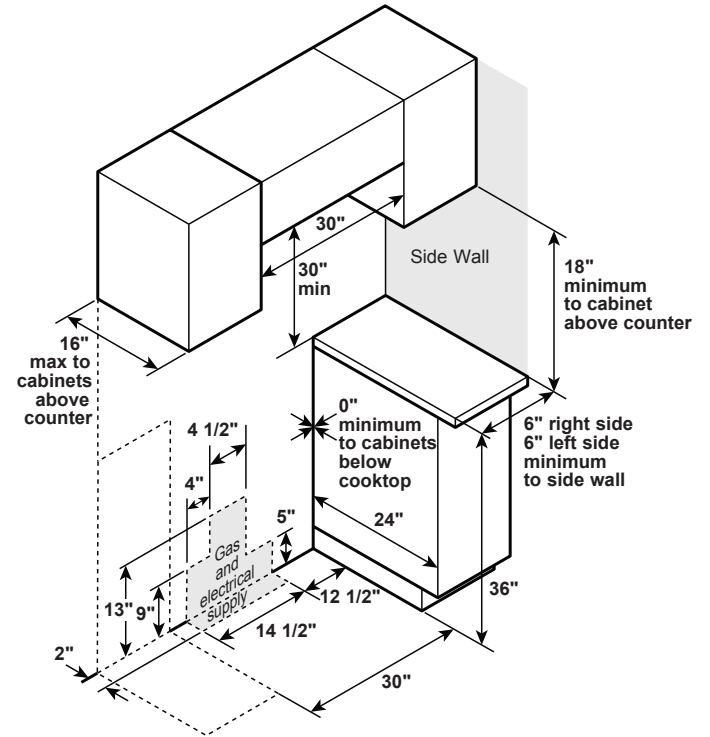

GAS PIPE AND ELECTRICAL OUTLET LOCATIONS

For answers to your Monogram, GE Café™ Series, GE Profile™ Series or GE Appliances product questions, visit our website at geappliances.com or call GE Answer Center® Service, 800.626.2000.