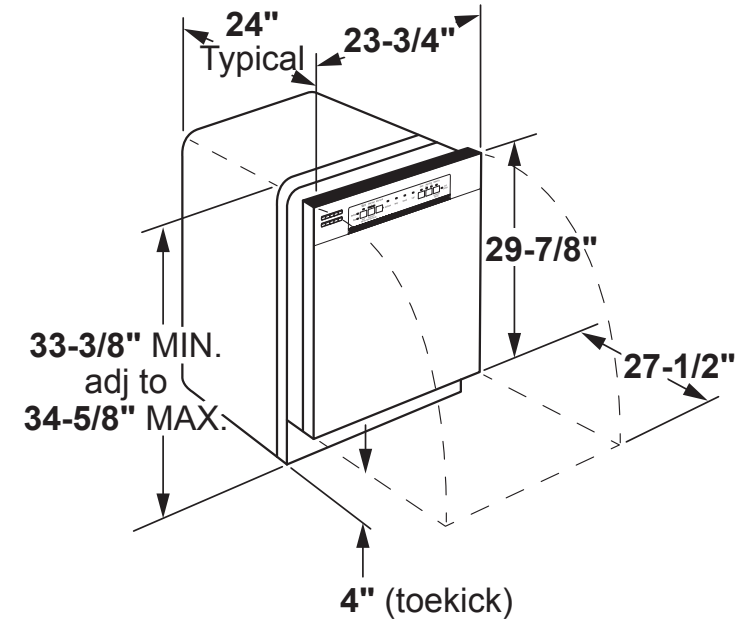

GDF520PGJ/PSJ/PMJ

GE Appliances Dishwasher with Front Controls

DIMENSIONS AND INSTALLATION INFORMATION (IN INCHES)

ELECTRICAL RATING

Voltage AC.....	120
Hertz.....	60
Total connected load amperage.....	7.1
Calrod® heater watts max.....	415/800

For use on adequately wired 120-volt, 15-amp circuit having 2-wire service with a separate ground wire. This appliance must be grounded for safe operation.

INSTALLATION INFORMATION: Before installing, consult installation instructions packed with product for current dimensional data.