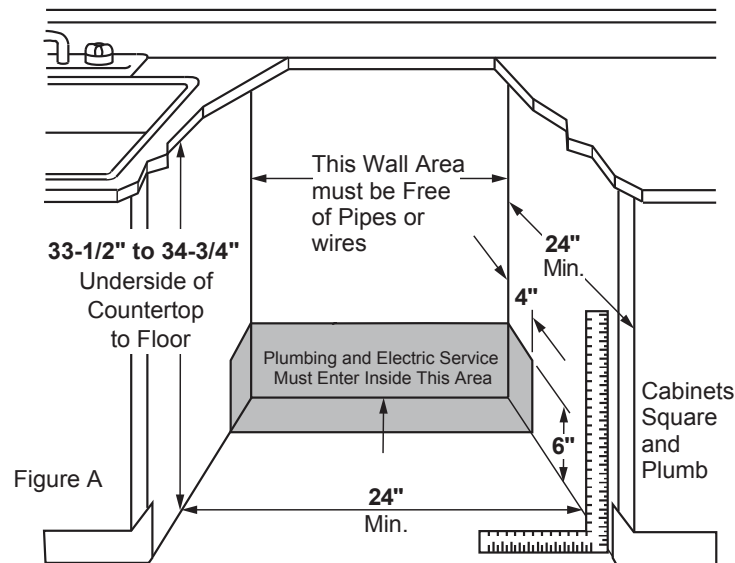

GDF520PGJ/PSJ/PMJ

GE Appliances Dishwasher with Front Controls

DIMENSIONS AND INSTALLATION INFORMATION (IN INCHES)

ELECTRICAL RATING

Voltage AC.....	120
Hertz.....	60
Total connected load amperage.....	7.1
Calrod® heater watts max.....	415/800

For use on adequately wired 120-volt, 15-amp circuit having 2-wire service with a separate ground wire. This appliance must be grounded for safe operation.

INSTALLATION INFORMATION: Before installing, consult installation instructions packed with product for current dimensional data.