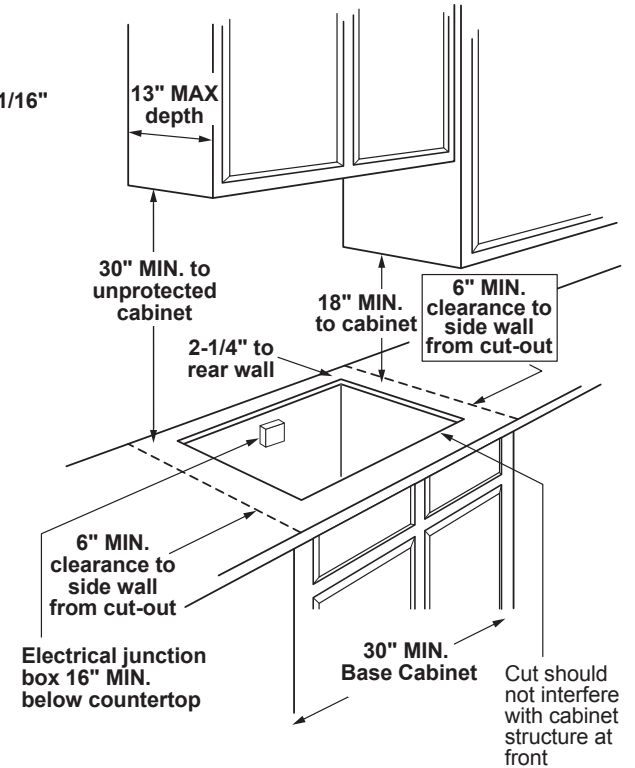

ELECTRICAL RATING: 120V, 60Hz, 5A

INSTALLATION WITH SINGLE WALL OVEN INFORMATION:

30" Gas Cooktops are approved for use over select GE 27" and 30" Wall Ovens and Warming Drawers. 30" and 36" Gas cooktops are approved for use over select 30" Wall Ovens and Warming Drawers. Refer to cooktop and wall oven/warming drawer installation instructions packed with product for current dimensional data.

INSTALLATION INFORMATION: Before installing, consult installation instructions, packed with product, for current dimensional data.

Gas Connection

Dimension and installation information are shown in inches.
*Allow 5-3/4" depth at rear for electrical and gas connections